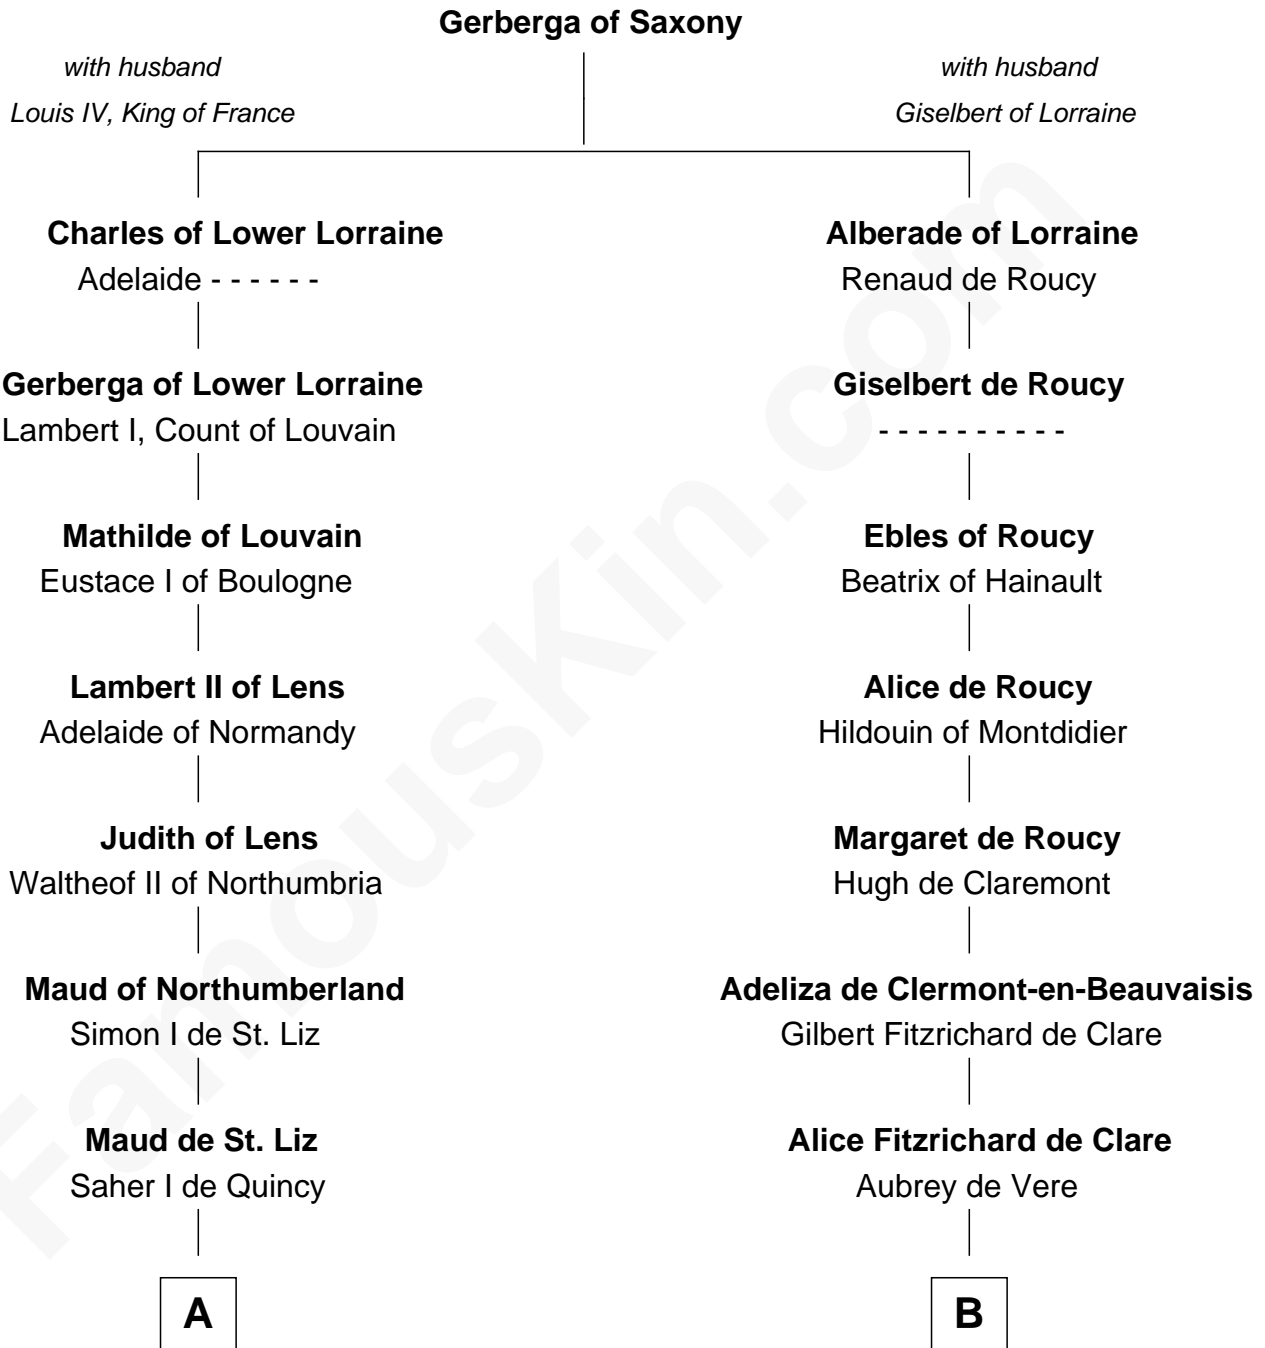

# FamousKin.com Relationship Chart of

**Saher de Quincy**  
Magna Carta Surety

8th cousin 1 time removed of

**John Fitz Robert**  
Magna Carta Surety

FamousKin.com