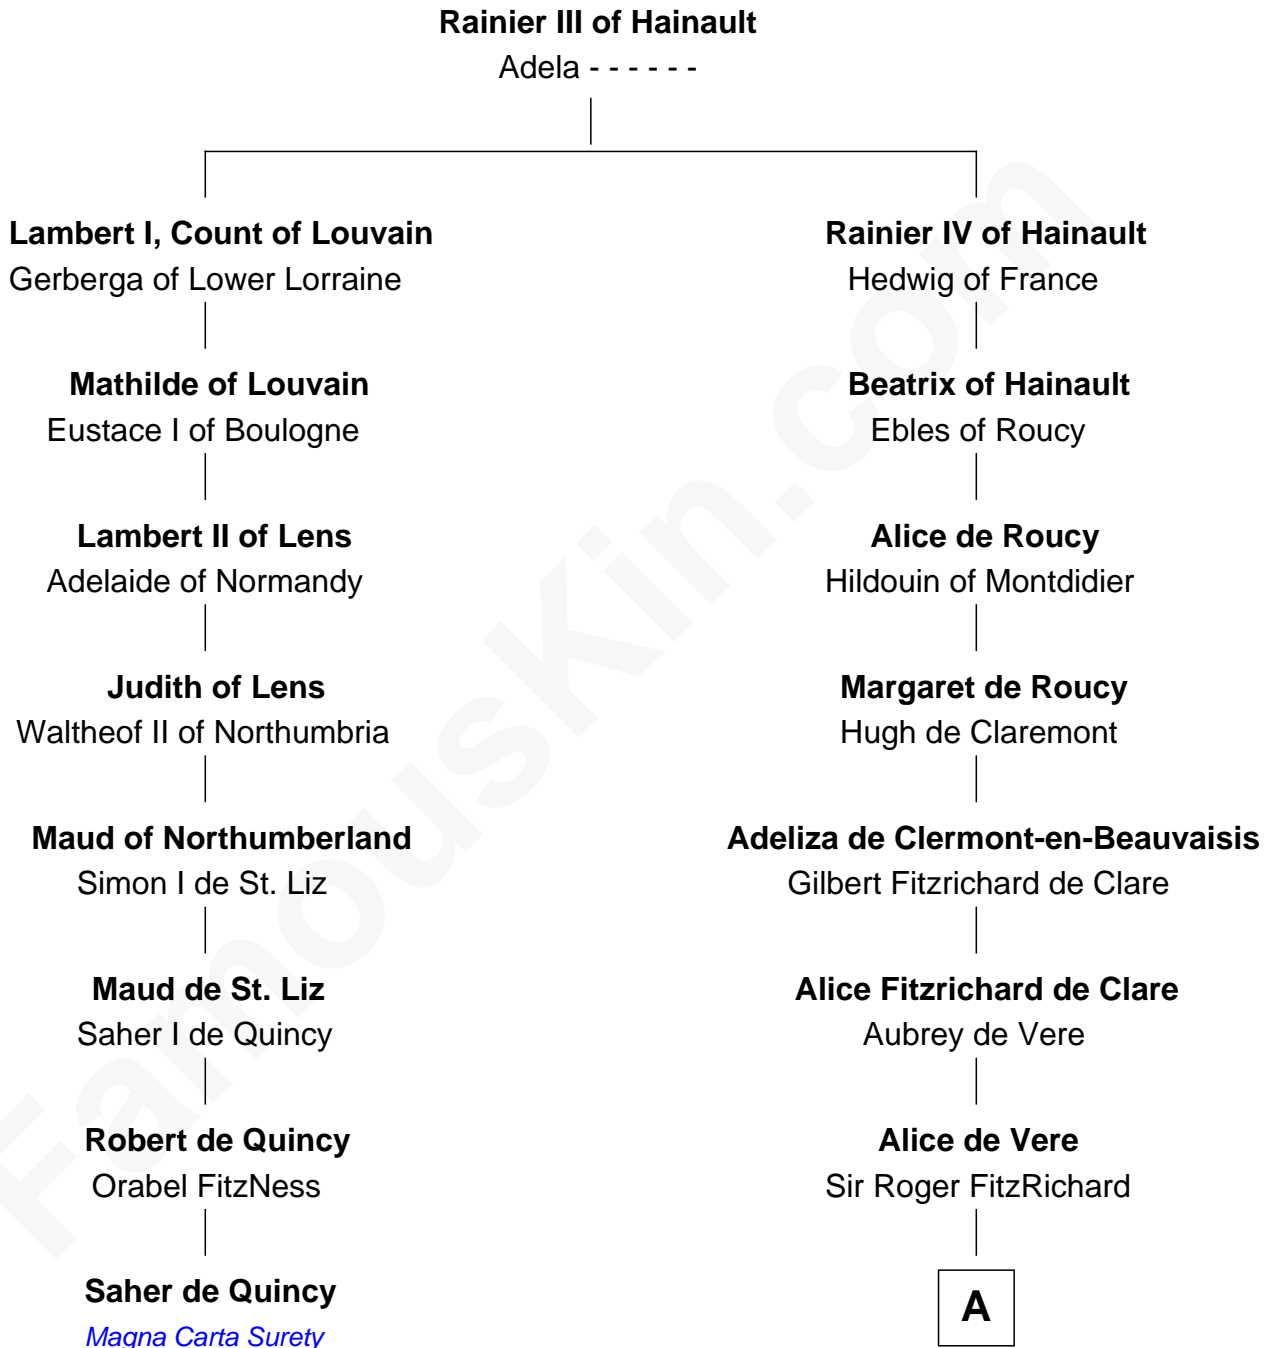

# FamousKin.com Relationship Chart of

**Saher de Quincy**

*Magna Carta Surety*

7th cousin 1 time removed of

**John Fitz Robert**

*Magna Carta Surety*

**A**

**Robert FitzRoger**  
Margaret de Chesney

**John Fitz Robert**  
*Magna Carta Surety*

FamousKin.com