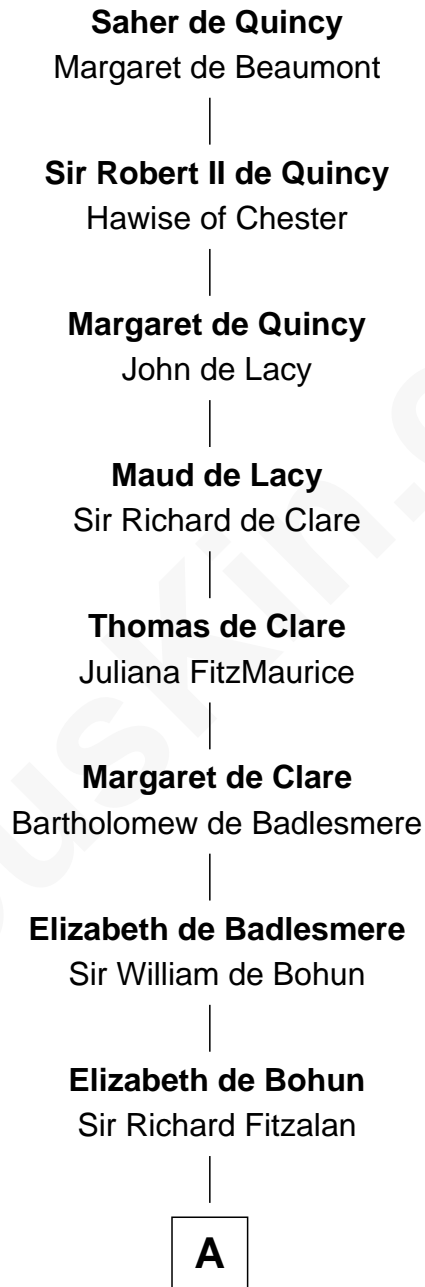

# FamousKin.com Relationship Chart of

**Saher de Quincy**

*Magna Carta Surety*

17th Great-grandfather of

**Francis Lightfoot Lee**

*Signer of the Declaration of Independence*

**A**

**Elizabeth Fitzalan**  
Sir Robert Goushill

**Joan Goushill**  
Sir Thomas Stanley

**Katherine Stanley**  
Sir John Savage

**Dulcia Savage**  
Sir Henry Bold

**Maud Bold**  
Thomas Gerard

**Jennet Gerard**  
Richard Eltonhead

**William Eltonhead**  
Anne Bowers

**Richard Eltonhead**  
Anne Sutton

**Alice Eltonhead**  
Henry Corbin

**Laetitia Corbin**  
Richard Lee

**B**

**B**

Gov. Thomas Lee

Hannah Ludwell

Francis Lightfoot Lee