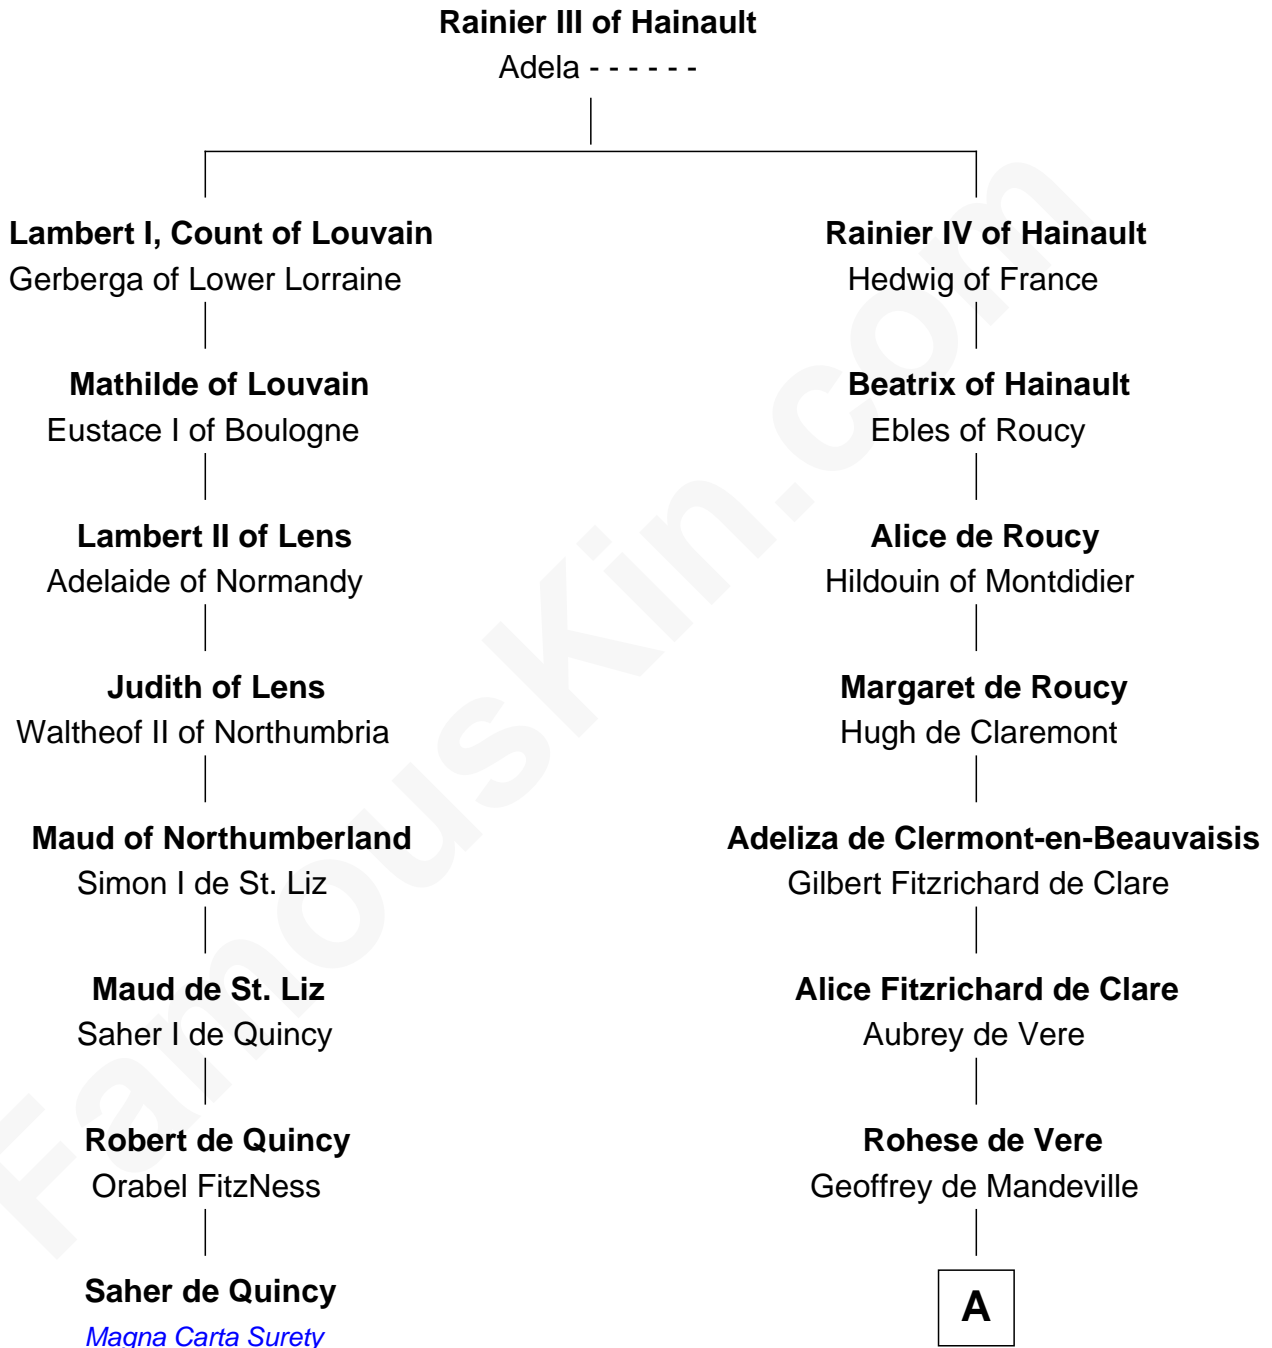

FamousKin.com Relationship Chart of

Saher de Quincy
Magna Carta Surety

7th cousin 2 times removed of

William de Lanvallay
Magna Carta Surety

A

—
Maud de Mandeville

Hugh de Boclande

—
Hawise de Boclande

William de Lanvallei

—
William de Lanvallay

Magna Carta Surety

FamousKin.com