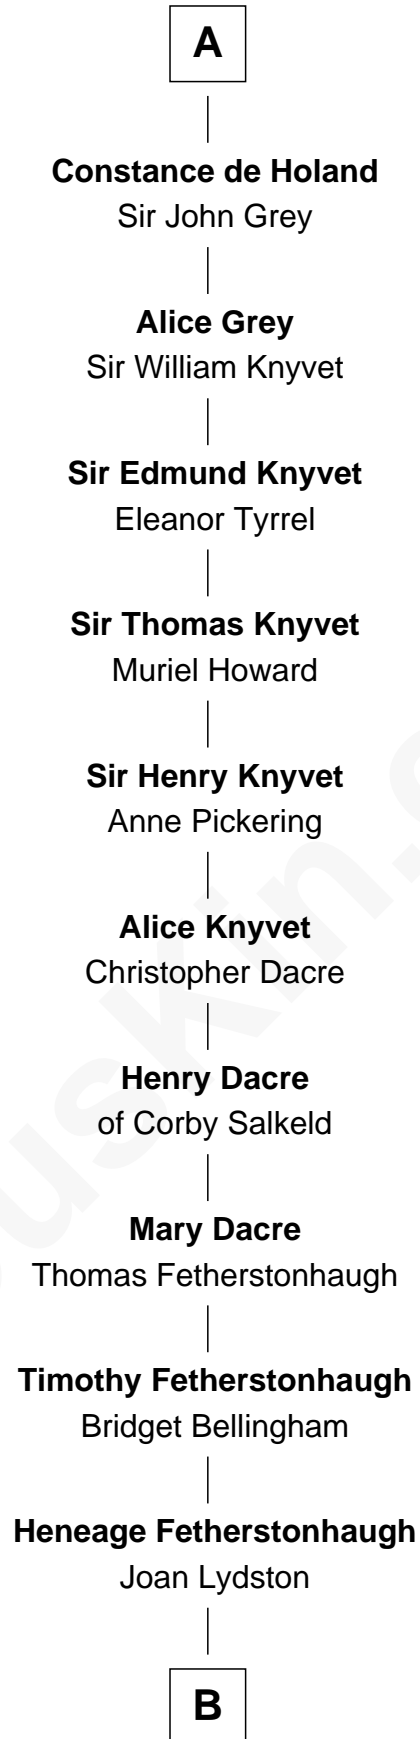

# FamousKin.com Relationship Chart of

**Saher de Quincy**

*Magna Carta Surety*

23rd Great-grandfather of

**Tilda Swinton**

*Movie Actress*

**Saher de Quincy**  
Margaret de Beaumont

**Sir Roger de Quincy**  
Helen of Galloway

**Ellen de Quincy**  
Alan la Zouche

**Sir Roger la Zouche**  
Ela Longespee

**Sir Alan la Zouche**  
Eleanor de Segrave

**Maude la Zouche**  
Sir Robert de Holland

**Thomas Holand**  
Joan Plantagenet

**John de Holand**  
Elizabeth of Lancaster

**A**

**B**

**Joyce Fetherstonhaugh**

Rev. Charles Smallwood

**Charles Smallwood Fetherstonhaugh**

Elizabeth Hartley

**Timothy Fetherstonhaugh**

Eliza Were Clarke

**Albany Fetherstonhaugh**

Evelyn Gertrude Astell

**Gertrude Clare Fetherstonhaugh**

Cecil George Herbert Alers-Hankey

**Mariora Beatrice Evelyn Rochfort Alers-Hankey**

Alan Henry Campbell Swinton

**Sir John Swinton**