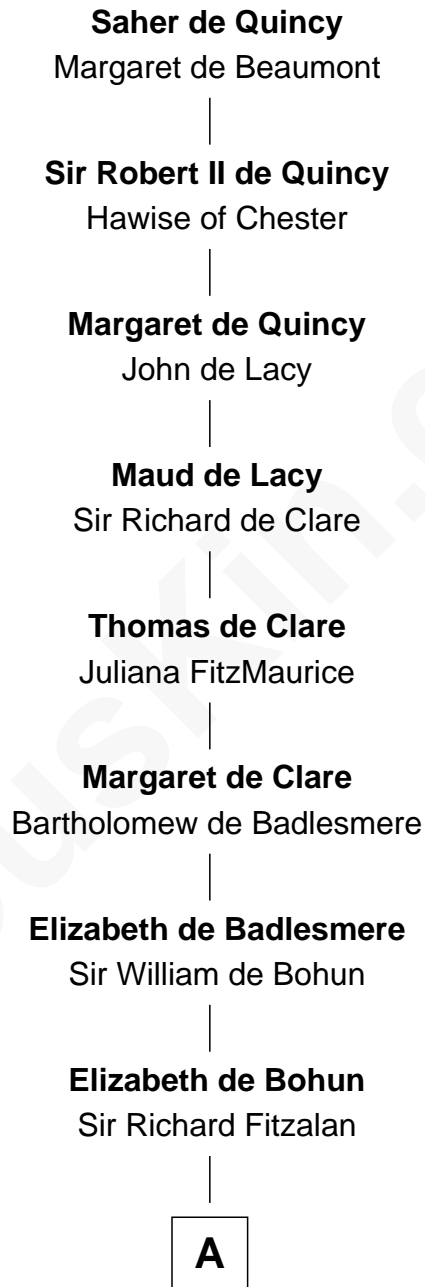

FamousKin.com Relationship Chart of

Saher de Quincy

Magna Carta Surety

18th Great-grandfather of

Thomas Sim Lee

2nd and 7th Governor of Maryland

A

Elizabeth Fitzalan
Sir Robert Goushill

Joan Goushill
Sir Thomas Stanley

Katherine Stanley
Sir John Savage

Dulcia Savage
Sir Henry Bold

Maud Bold
Thomas Gerard

Jennet Gerard
Richard Eltonhead

William Eltonhead
Anne Bowers

Richard Eltonhead
Anne Sutton

Alice Eltonhead
Henry Corbin

Laetitia Corbin
Richard Lee

B

B

Philip Lee
Sarah Brooke

Thomas Lee
Christiana Sim

Thomas Sim Lee

2nd and 7th Governor of Maryland