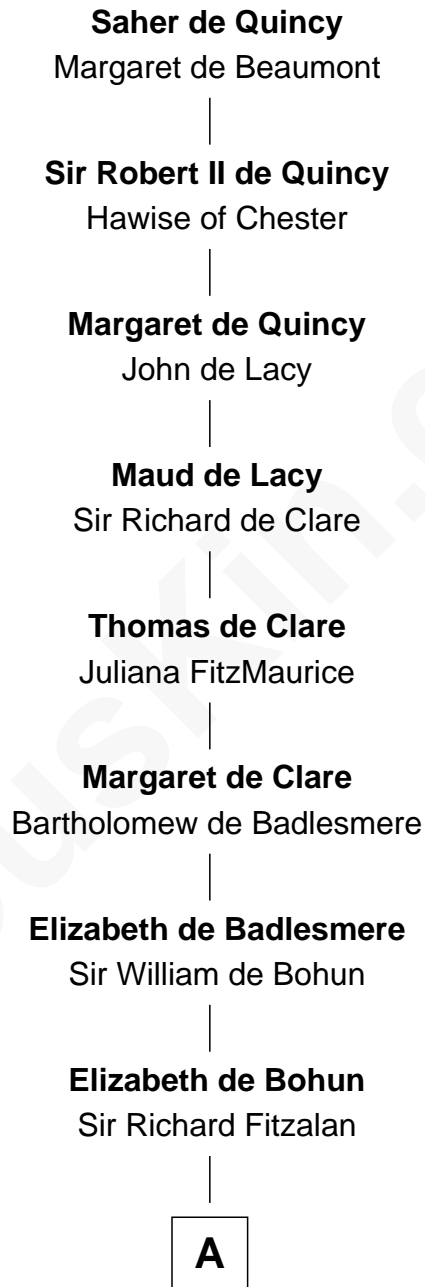

FamousKin.com Relationship Chart of

Saher de Quincy

Magna Carta Surety

19th Great-grandfather of

Edward Lloyd V

13th Governor of Maryland

A

Elizabeth Fitzalan
Sir Robert Goushill

Joan Goushill
Sir Thomas Stanley

Sir John Stanley
Elizabeth Weever

Margery Stanley
Sir William Torbock

Thomas Torbock
Elizabeth Moore

William Torbock
Catherine Gerard

Margaret Torbock
Oliver Mainwaring

Mary Mainwaring
Benjamin Gill