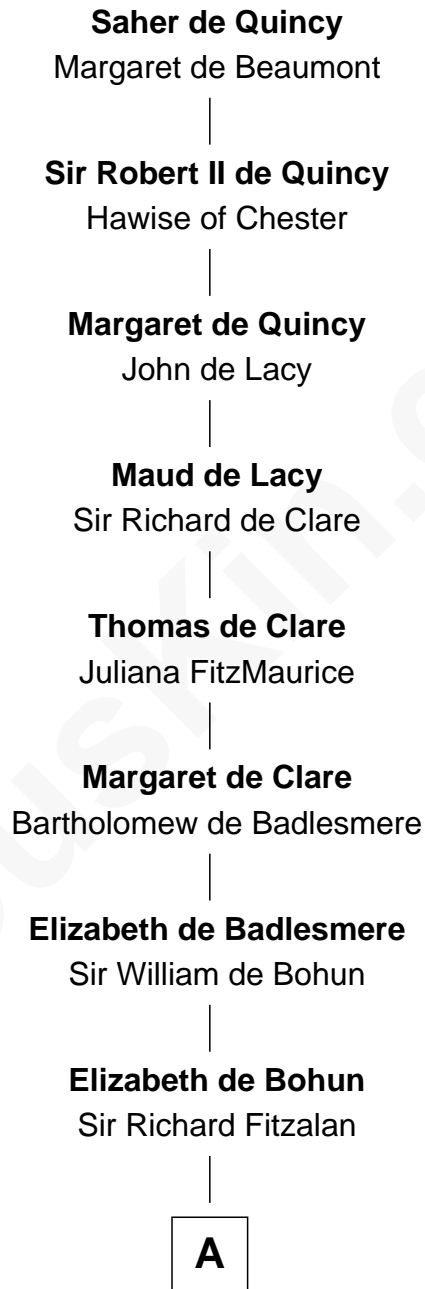

# FamousKin.com Relationship Chart of

**Saher de Quincy**

*Magna Carta Surety*

19th Great-grandfather of

**Charles Goldsborough**

*16th Governor of Maryland*

**A**

**Elizabeth Fitzalan**  
Sir Robert Goushill

**Joan Goushill**  
Sir Thomas Stanley

**Sir John Stanley**  
Elizabeth Weever

**Margery Stanley**  
Sir William Torbock

**Thomas Torbock**  
Elizabeth Moore

**William Torbock**  
Catherine Gerard

**Margaret Torbock**  
Oliver Mainwaring

Margaret Lloyd

—  
**Anna Maria Tilghman**

Charles Goldsborough

—  
**Charles Goldsborough**

*16th Governor of Maryland*