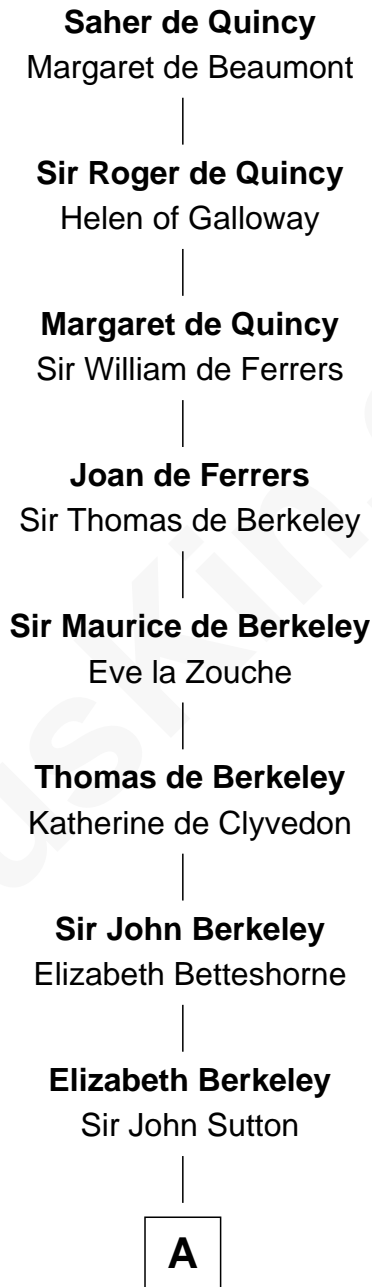

# FamousKin.com Relationship Chart of

**Saher de Quincy**

*Magna Carta Surety*

24th Great-grandfather of

**John Cena**

*Movie Actor and WWE Pro Wrestler*

**A**

**Sir Edmund Sutton**

Joyce Tiptoft

**Sir Edward Sutton**

Cecily Willoughby

**Sir John Sutton**

Cecily Grey

**Sir Henry Dudley**

----- Ashton

Probable

**Roger Dudley**

Susanna Thorne

**Gov. Thomas Dudley**

Dorothy York

**Patience Dudley**

Maj. Gen. Daniel Denison

**Elizabeth Denison**

Rev. John Rogers