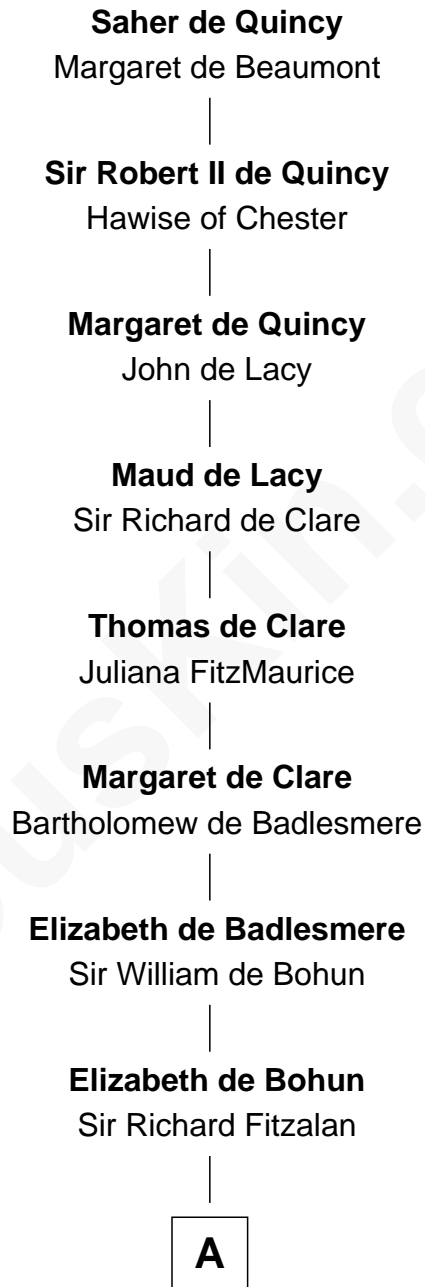

FamousKin.com Relationship Chart of

Saher de Quincy

Magna Carta Surety

19th Great-grandfather of

Eli Whitney

Inventor of the Cotton Gin

A

Elizabeth Fitzalan
Sir Robert Goushill

Elizabeth Goushill
Sir Robert Wingfield

Elizabeth Wingfield
Sir William Brandon

Eleanor Brandon
John Glemham

Anne Glemham
Henry Palgrave

Thomas Palgrave
Alice Gunton

Rev. Edward Palgrave

Dr. Richard Palgrave
Anna - - - - -

Mary Palgrave
Roger Wellington

Benjamin Wellington
Elizabeth Sweetman

B

B

Elizabeth Wellington

John Fay

Benjamin Fay

Martha Miles