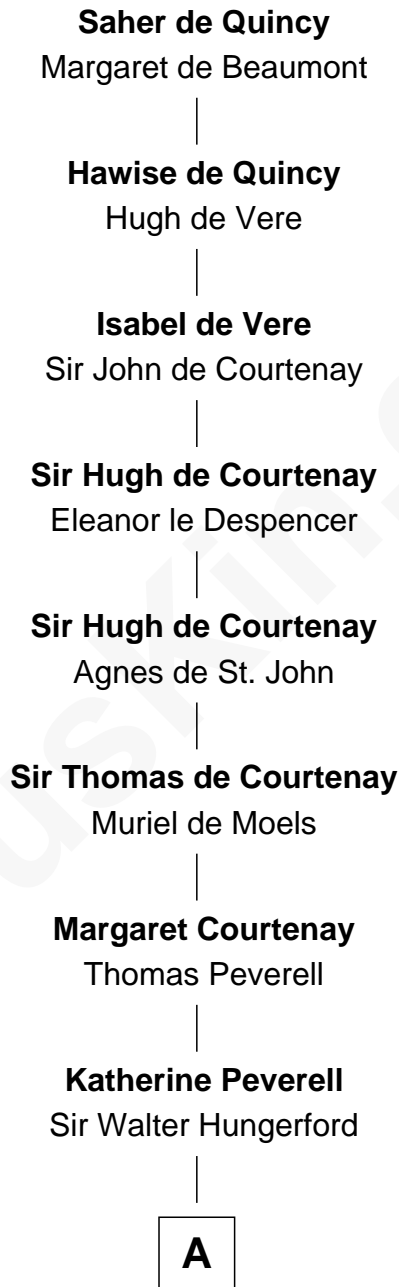

# FamousKin.com Relationship Chart of

**Saher de Quincy**

*Magna Carta Surety*

22nd Great-grandfather of

**Alice (Lee) Roosevelt**

*First Wife of President Theodore Roosevelt*

**A**

**Sir Robert Hungerford**

Margaret Botreaux

**Eleanor Hungerford**

Sir John White

**Robert White**

Margaret Gainsford

**Margaret White**

John Kirton

**Stephen Kirton**

Margaret Offley

**Thomas Kirton**

Mary Sadler

**Mary Kirton**

Robert Rainsford

**Edward Rainsford**

Elizabeth - - - - -

**Jonathan Rainsford**

Mary Sunderland

**Dorothy Rainsford**

Nathaniel Paine

**B**

**B**

—  
**Nathaniel Paine**

Sarah Clarke

—  
**Timothy Paine**