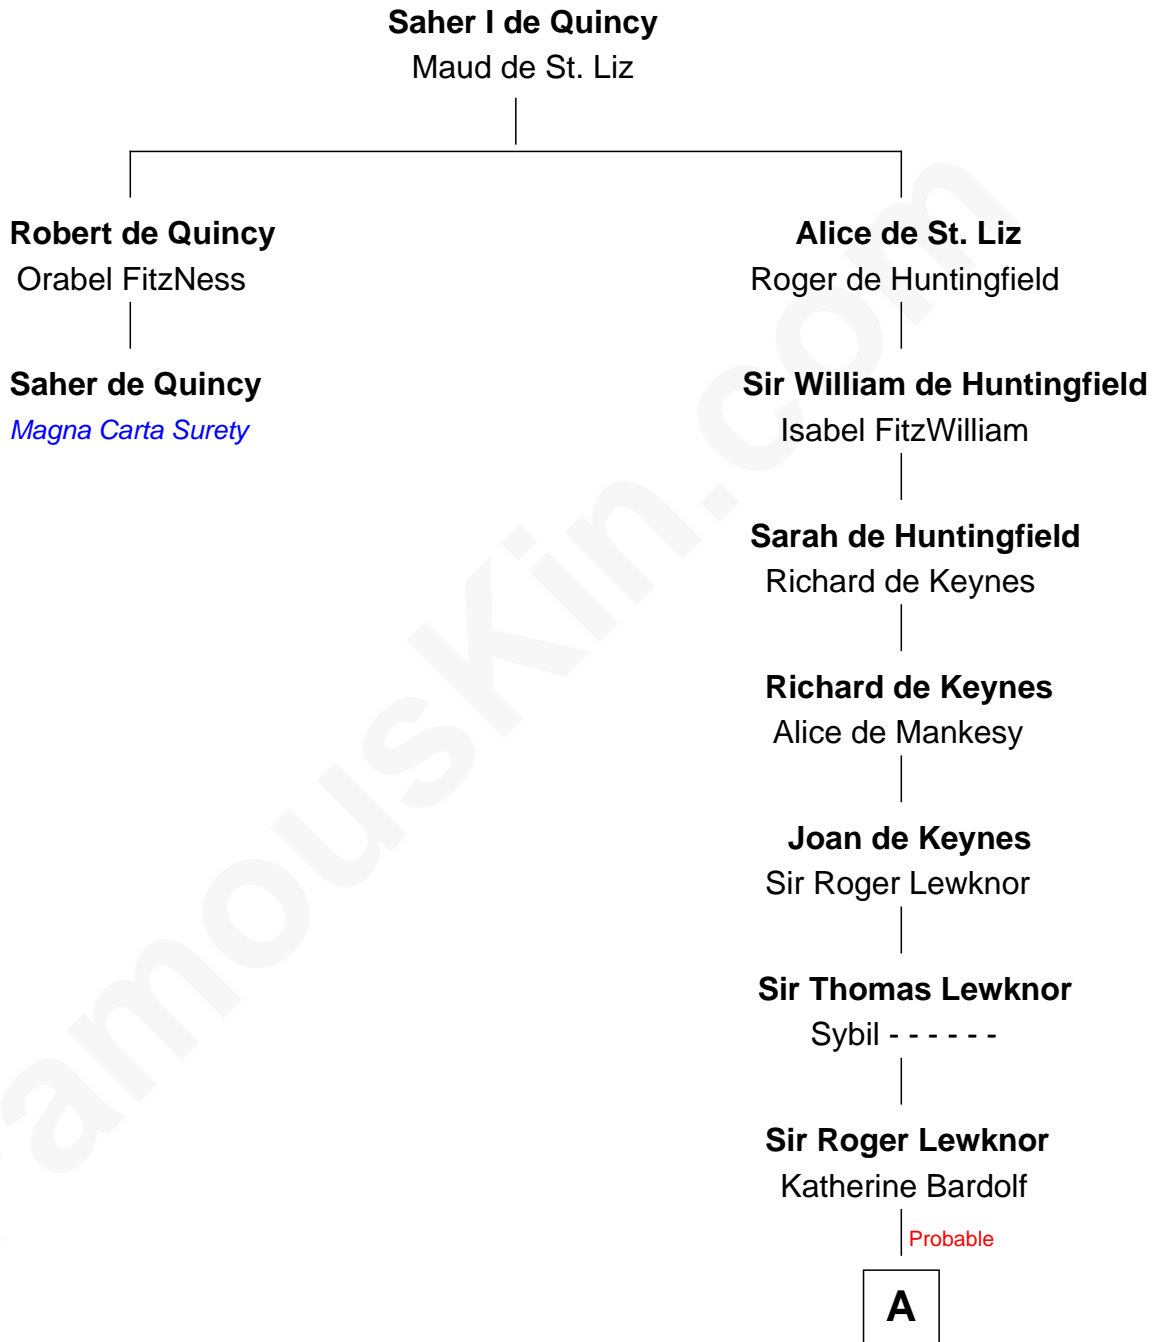

FamousKin.com Relationship Chart of

Saher de Quincy

Magna Carta Surety

1st cousin 16 times removed of

William Stoughton

Chief Judge and Prosecutor, Salem Witch Trials 1692

A

Beatrix Lewknor

Ralph Roper

Probable

Edmond Roper

Agnes Roper

Walter Colepepper

Sir John Colepepper

Agnes Gainsford

Isabel Colepepper