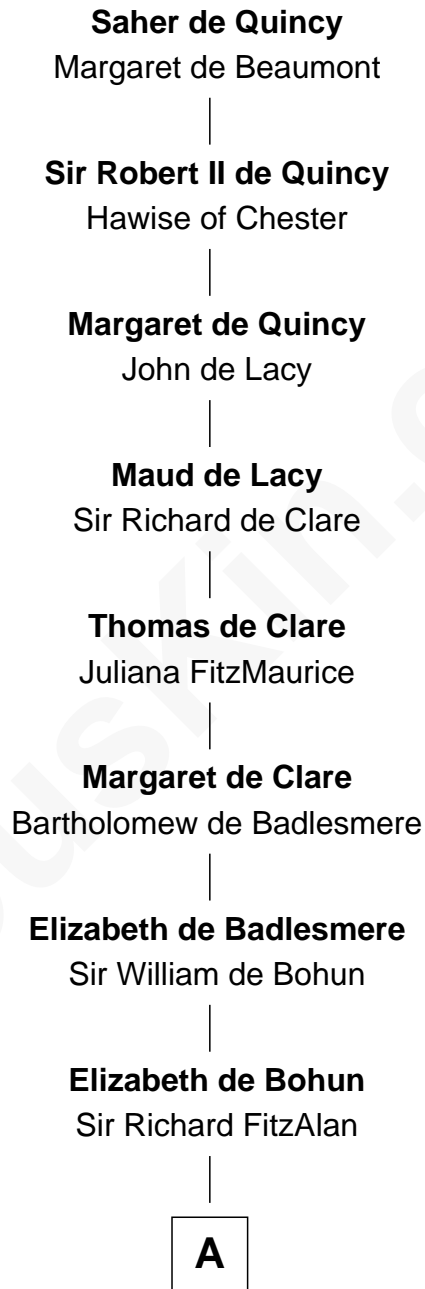

FamousKin.com Relationship Chart of

Saher de Quincy

Magna Carta Surety

14th Great-grandfather of

Constant Southworth

(c1612 - 1678/9) Great Migration Immigrant 1628

A

—
Elizabeth FitzAlan

Sir Robert Goushill

—
Joan Goushill

Sir Thomas Stanley

—
Margaret Stanley

Sir John Boteler

—
Sir Thomas Boteler

Margaret Delves

—
Margery Boteler

Sir Thomas Southworth

—
Sir John Southworth

Mary Ashton

—
Thomas Southworth

Rosamond Lister

—
Probable

Edward Southworth

Alice Carpenter

—
Constant Southworth

Great Migration Immigrant 1628