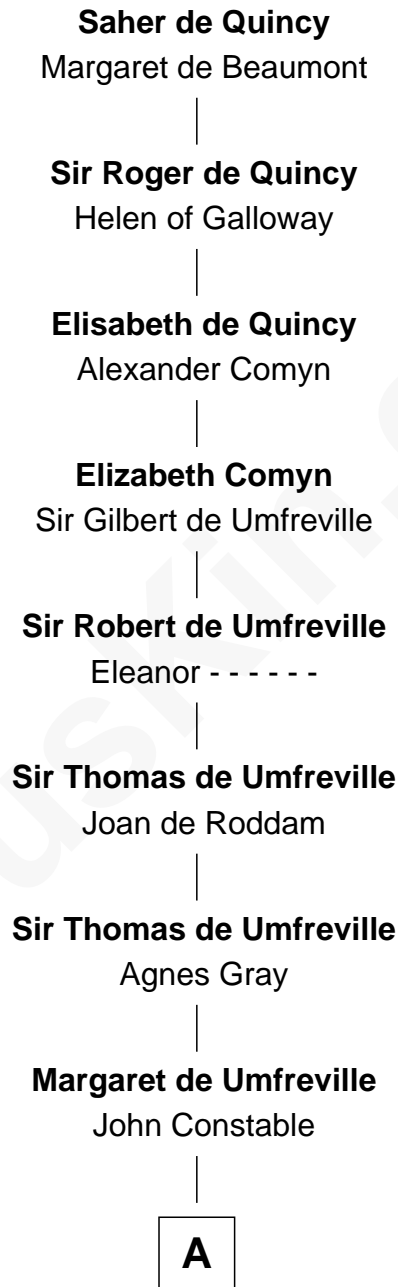

FamousKin.com Relationship Chart of

Saher de Quincy

Magna Carta Surety

23rd Great-grandfather of

Tom Hanks

Movie Actor

A

Sir John Constable

Lora FitzHugh

Joan Constable

Sir William Mallory

Sir John Mallory

Margaret Thwaites

Sir William Mallory

Jane Norton

Sir William Mallory

Ursula Gale

Thomas Mallory

Elizabeth Vaughan

Thomas Mallory

Jane - - - - -

Capt. Roger Mallory

Jane Mallory

John Quarles