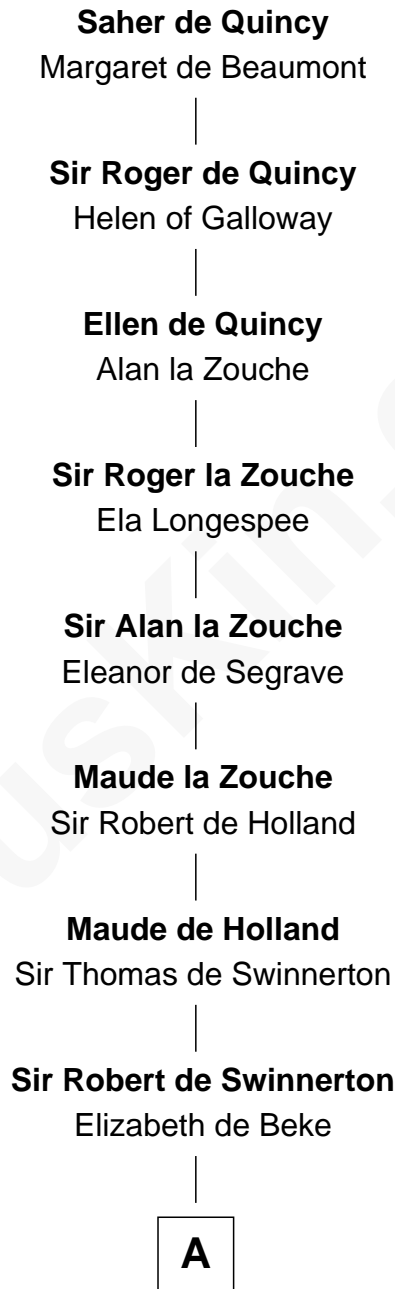

FamousKin.com Relationship Chart of

Saher de Quincy

Magna Carta Surety

19th Great-grandfather of

Abraham Baldwin

Signer of the U.S. Constitution

A

Maud de Swinnerton

Sir John Savage

Margaret Savage

Sir John Dutton

Maude Dutton

Sir William Booth

Sir George Booth

Katherine Montfort

Sir William Booth

Bathsheba Stone

—
Michael Baldwin

Lucy Dudley

—
Abraham Baldwin

Signer of the U.S. Constitution

FamousKin.com