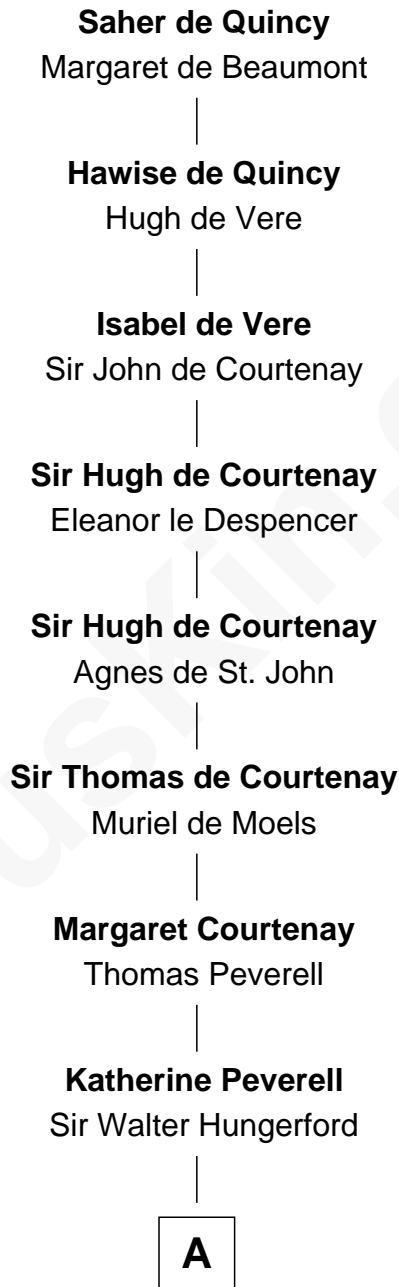

FamousKin.com Relationship Chart of

Saher de Quincy

Magna Carta Surety

20th Great-grandfather of

Guillermo Billinghurst

31st President of Peru

A

Sir Robert Hungerford

Margaret Botreaux

Eleanor Hungerford

Sir John White

Robert White

Margaret Gainsford

Margaret White

John Kirton

Stephen Kirton

Margaret Offley

Grissell Kirton

Sir Nicholas Woodroffe

Sir David Woodroffe

Catherine White

Robert Woodroffe

Lettice Duncombe

Sir George Woodroffe