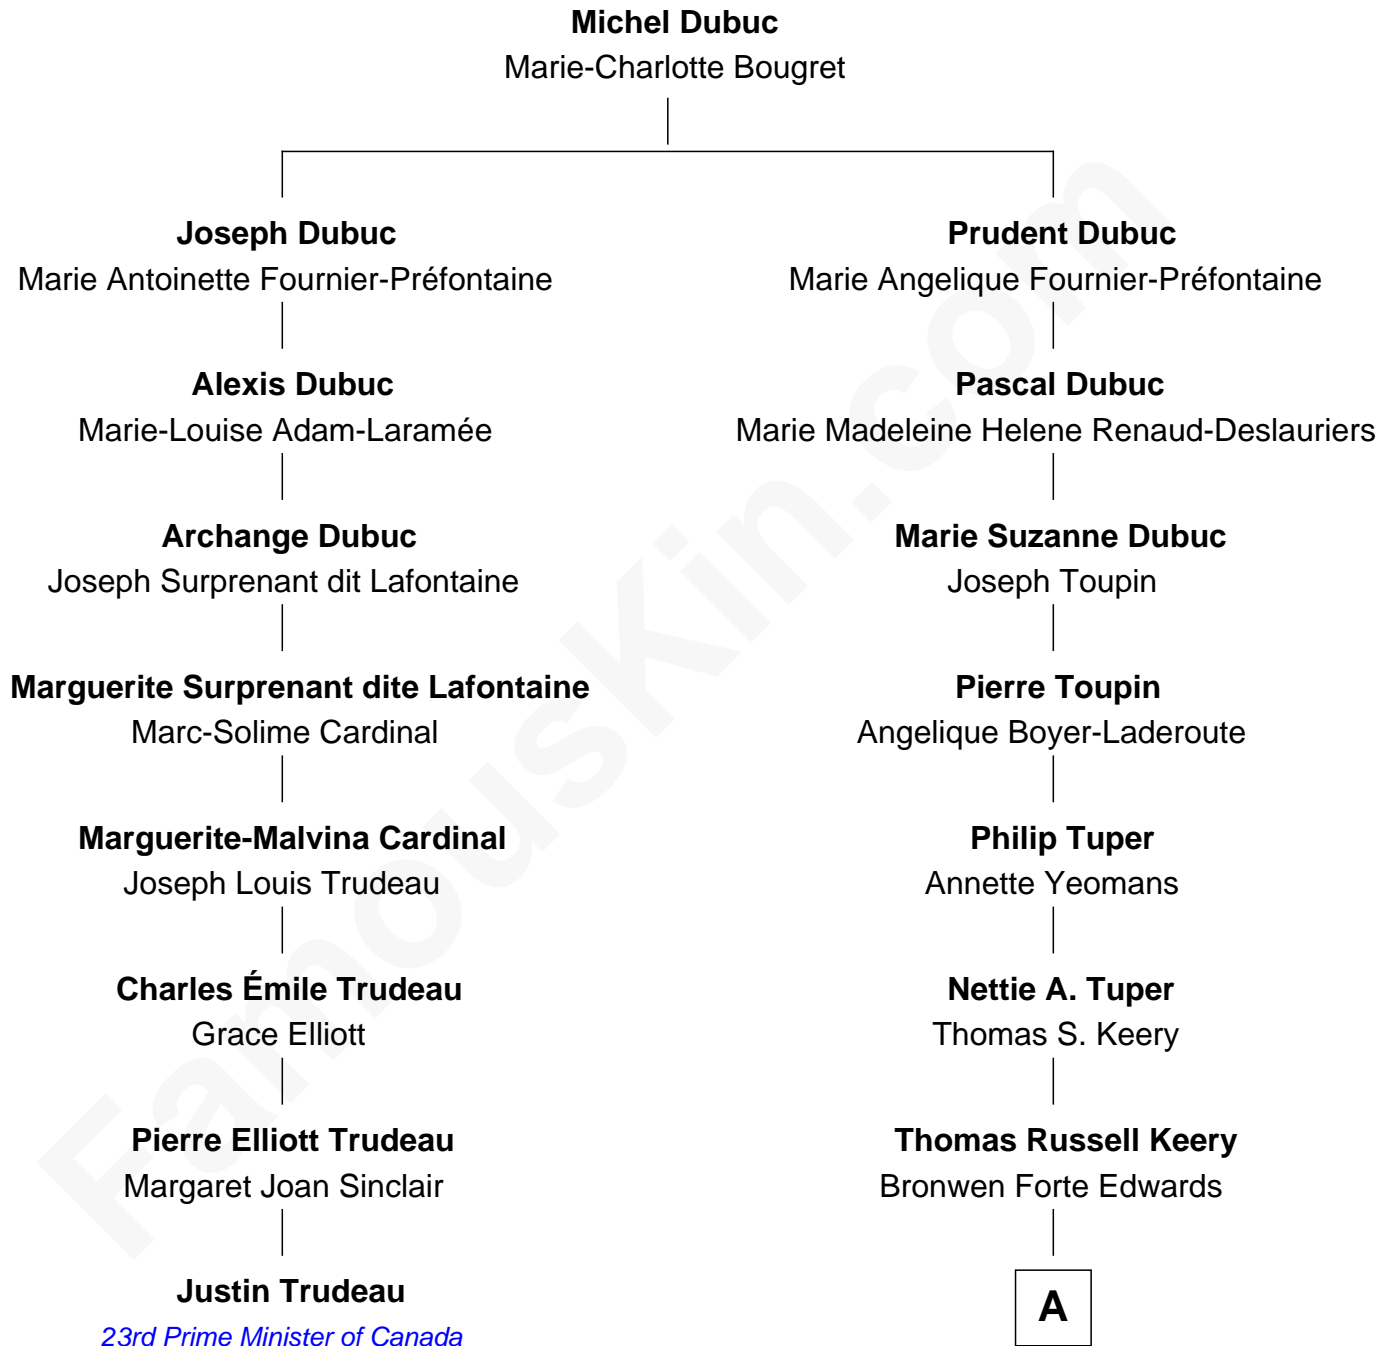

# FamousKin.com Relationship Chart of

**Justin Trudeau**

*23rd Prime Minister of Canada*

7th cousin 2 times removed of

**Joe Keery**

*TV and Movie Actor*

A

Thomas David Keery  
Constance M. Fitzgerald

David Grover Keery  
Nina Rae Barger

Joe Keery  
*TV and Movie Actor*

FamousKin.com