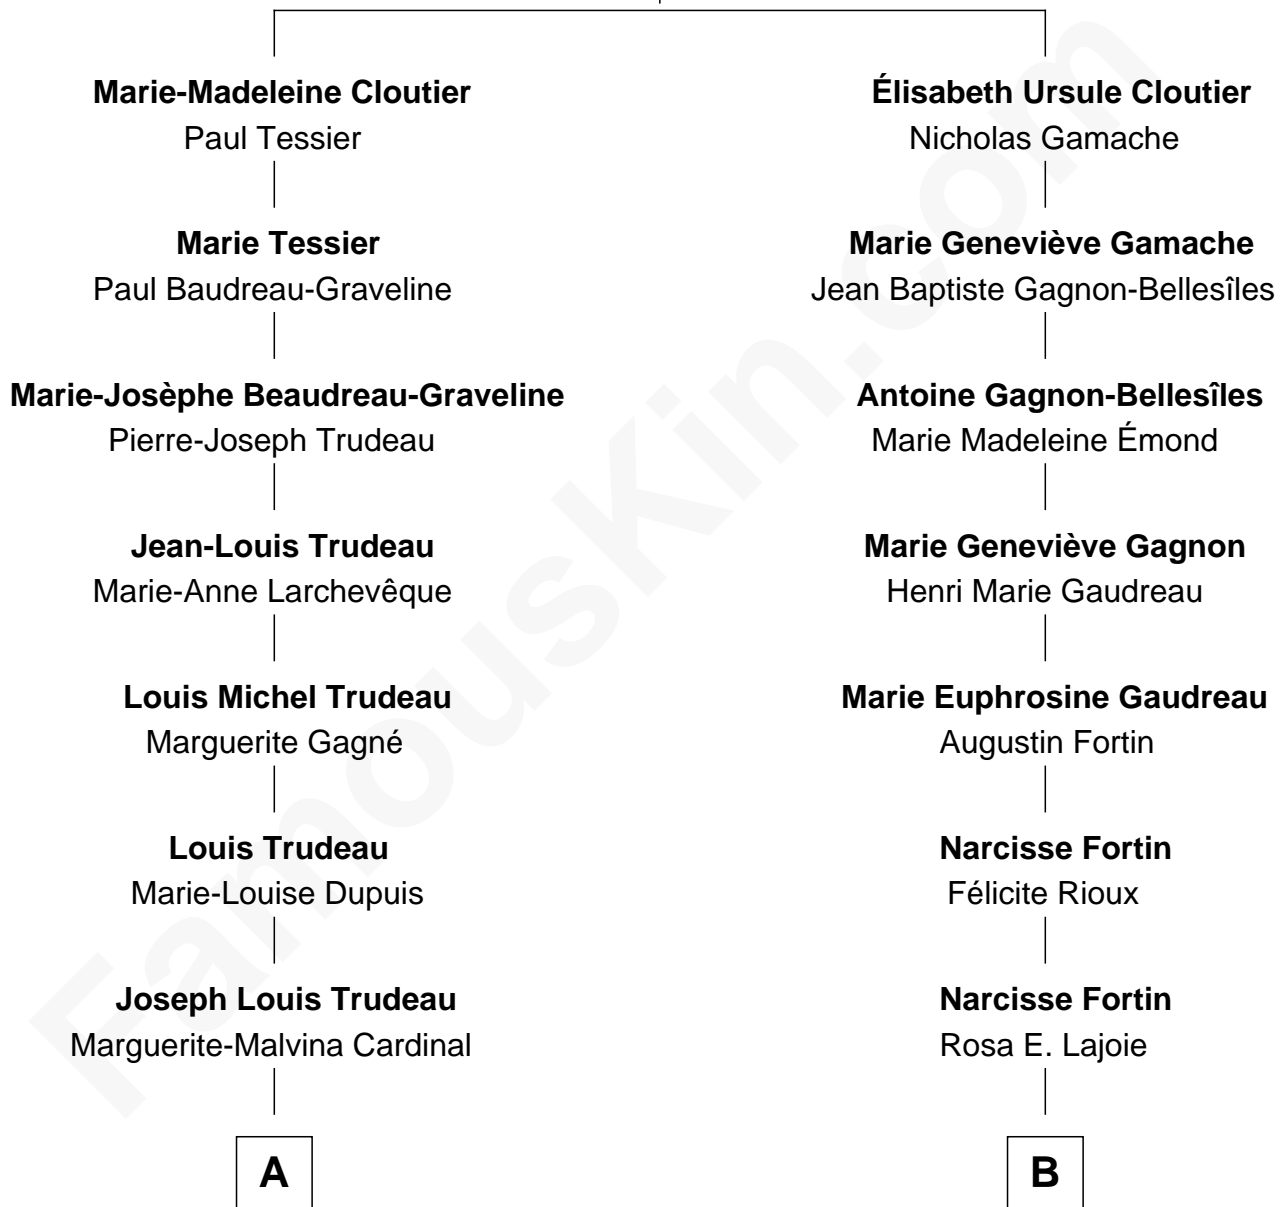

# FamousKin.com Relationship Chart of

**Justin Trudeau**

*23rd Prime Minister of Canada*

9th cousin of

**Madonna**

*Singer and Songwriter*

**Charles Cloutier**

Louise Morin

FamousKin.com