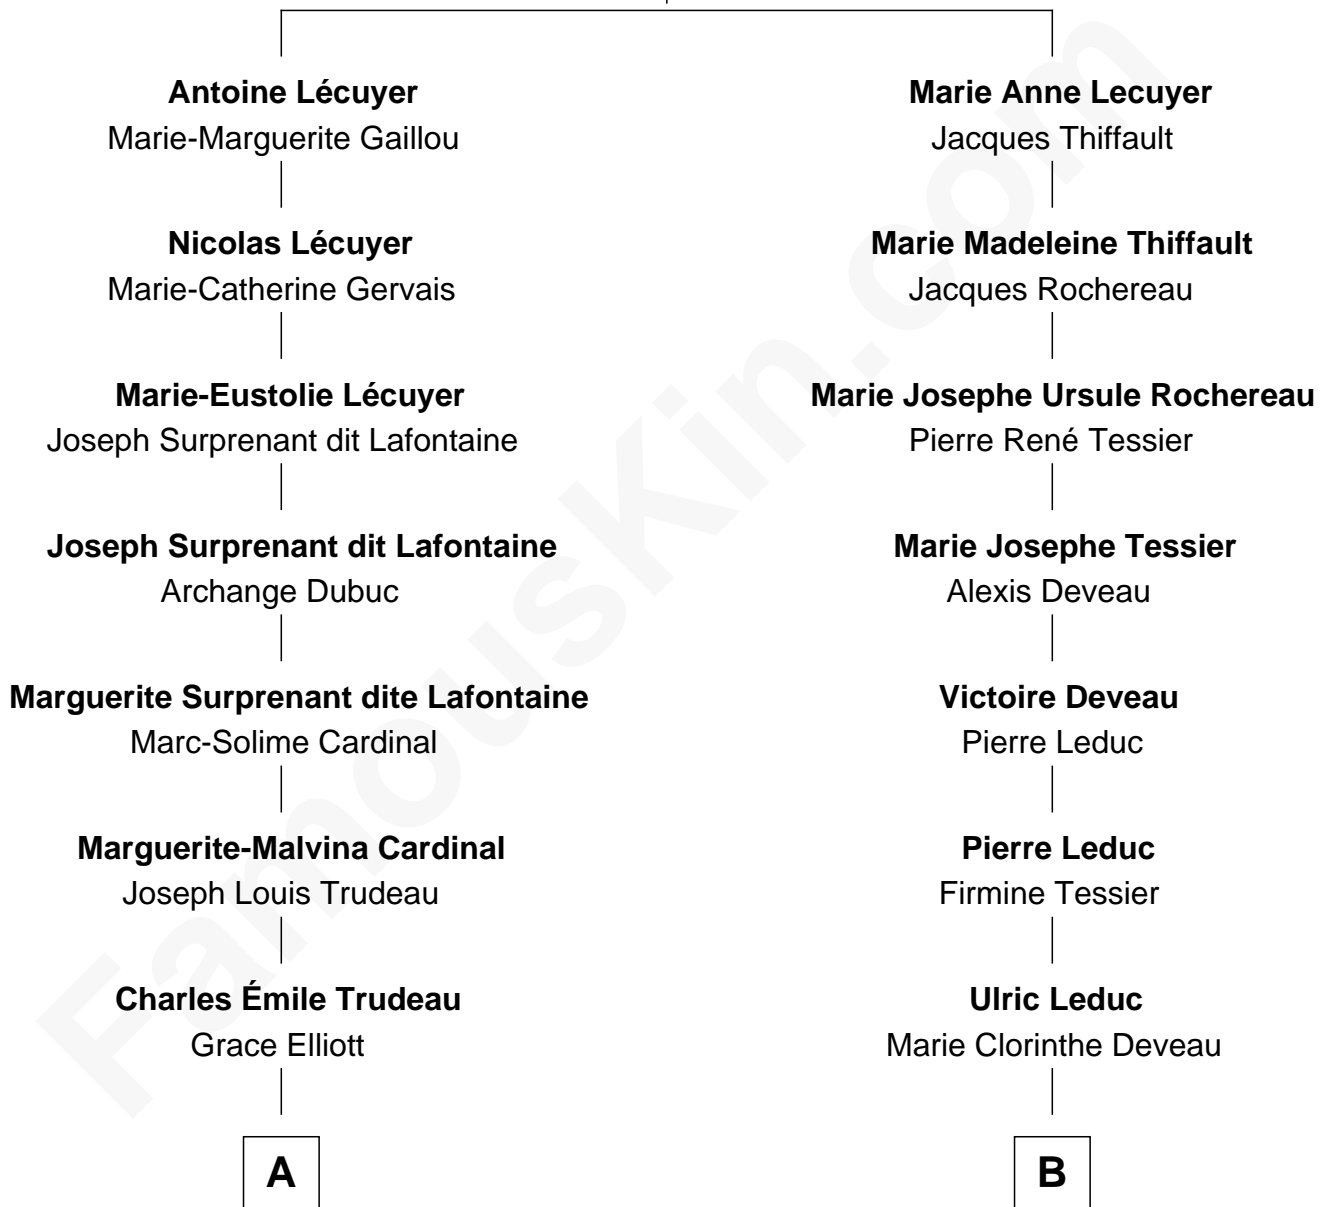

# FamousKin.com Relationship Chart of

**Justin Trudeau**

*23rd Prime Minister of Canada*

8th cousin 2 times removed of

**Angelina Jolie**

*Movie Actress*

**Antoine Lécuyer**  
Marie Anne Rabady

**A**

**Pierre Elliott Trudeau**  
Margaret Joan Sinclair

**Justin Trudeau**  
*23rd Prime Minister of Canada*

**B**

**Marie Louise Angelina Leduc**  
George Bertrand

**Rolland Francis Bertrand**  
Lois June Gouwens