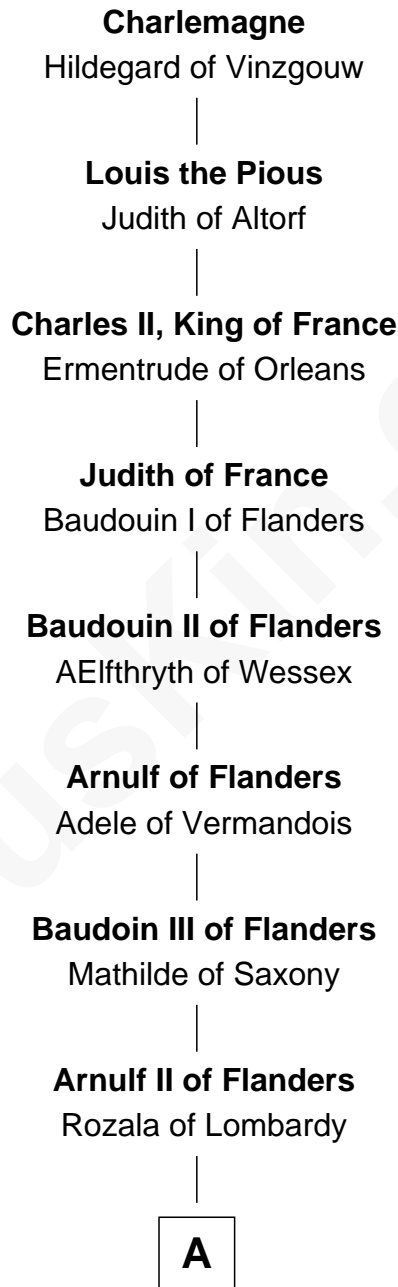

FamousKin.com Relationship Chart of

Justin Trudeau

23rd Prime Minister of Canada

39th Great-grandson of

Charlemagne

King of the Franks

A

Baudoin IV of Flanders

Ogive of Luxembourg

Baudoin V of Flanders

Adela of France

Matilda of Flanders

William I, King of England

Henry I, King of England

Maud of Scotland

Maud of England