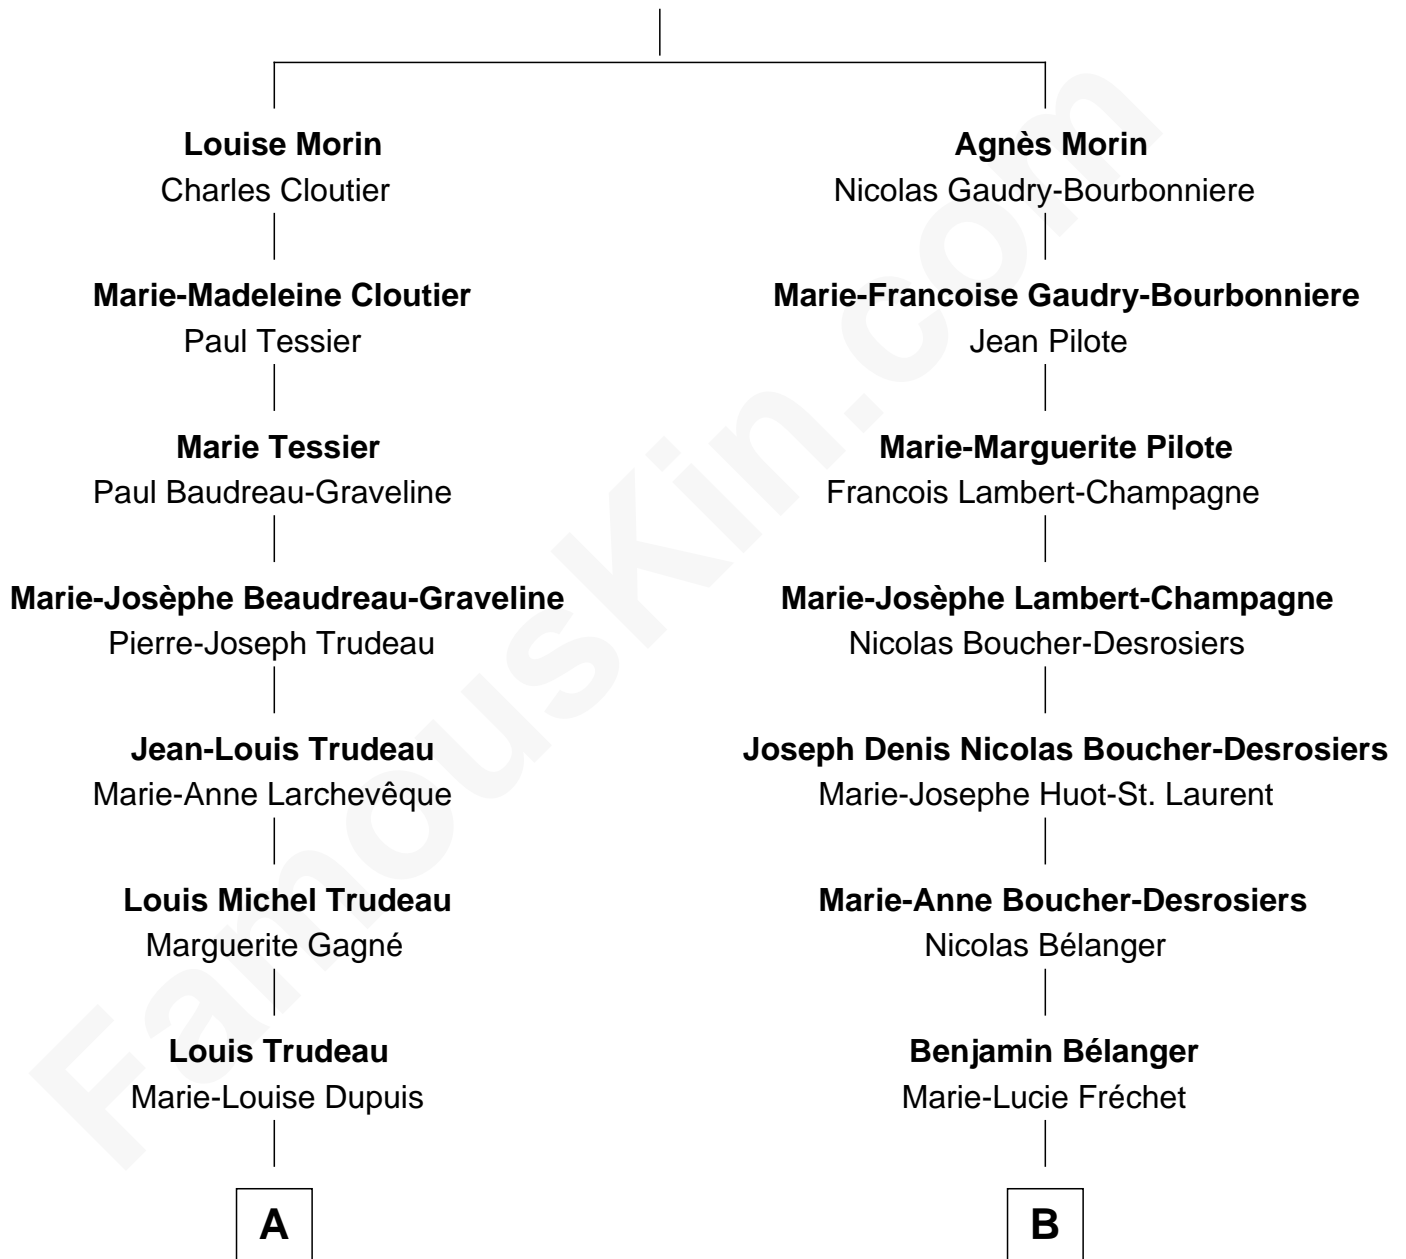

# FamousKin.com Relationship Chart of

**Justin Trudeau**

*23rd Prime Minister of Canada*

10th cousin 2 times removed of

**Derek Hough**

*Dancer and Actor - "DWTS" Pro*

**Noël Morin**  
Hélène Desportes

**A**

**Joseph Louis Trudeau**  
Marguerite-Malvina Cardinal

**Charles Émile Trudeau**  
Grace Elliott

**Pierre Elliott Trudeau**  
Margaret Joan Sinclair

**Justin Trudeau**  
*23rd Prime Minister of Canada*

**B**