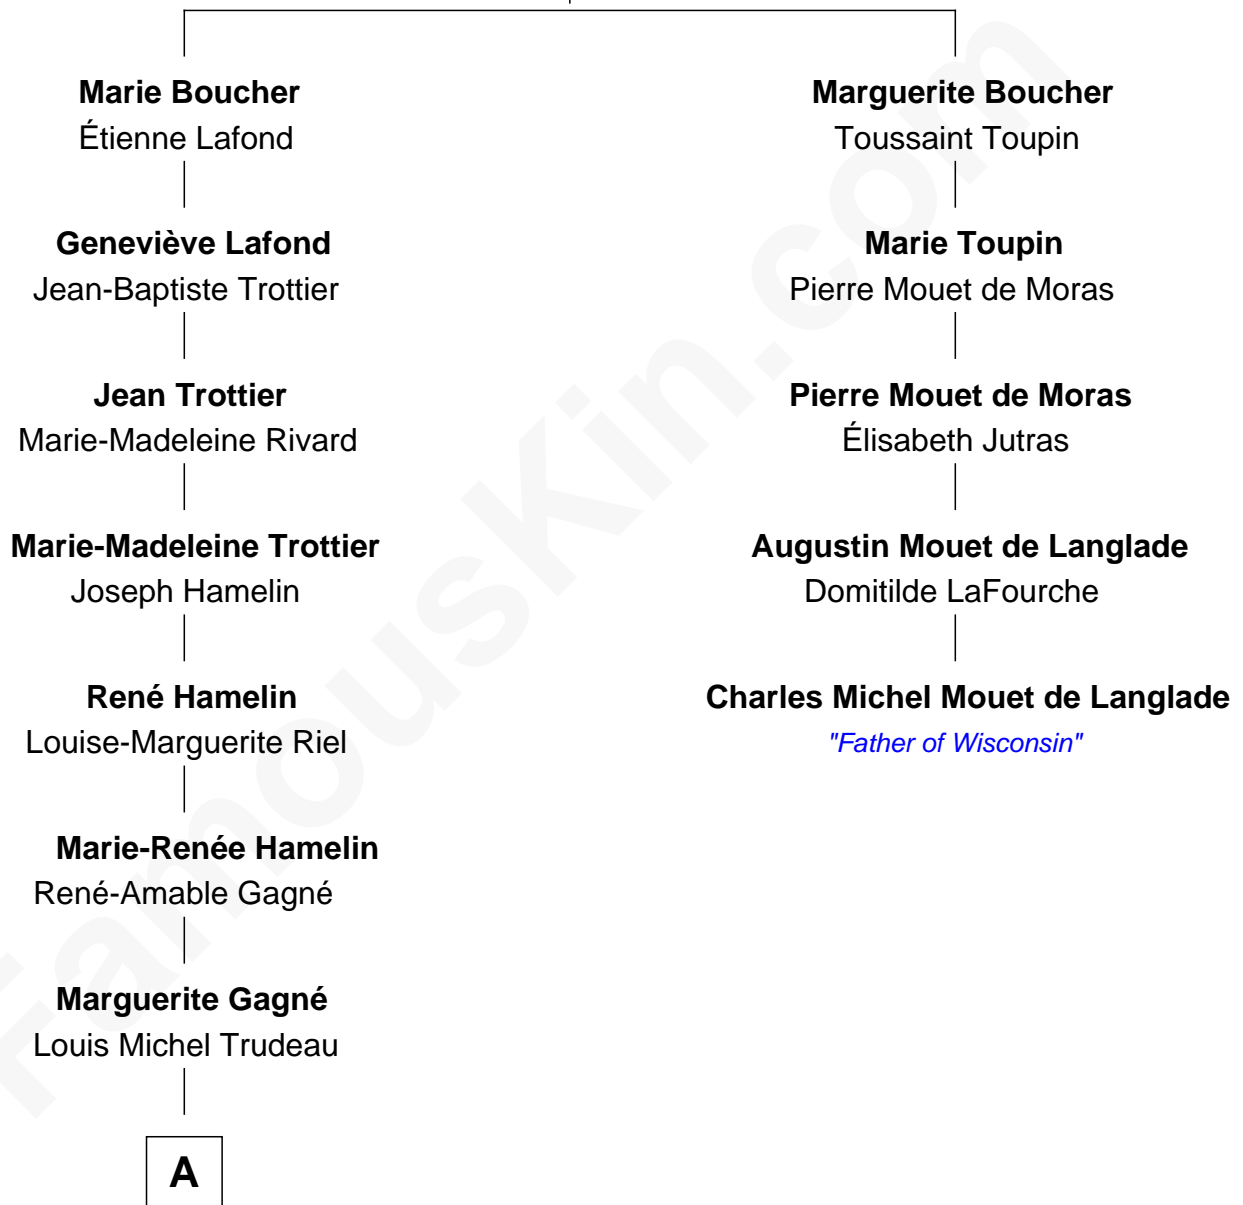

FamousKin.com Relationship Chart of

Justin Trudeau

23rd Prime Minister of Canada

4th cousin 7 times removed of

Charles Michel Mouet de Langlade

"Father of Wisconsin"

Gaspard Boucher

Nicole Lemaire

A

—
Louis Trudeau
Marie-Louise Dupuis

—
Joseph Louis Trudeau
Marguerite-Malvina Cardinal

—
Charles Émile Trudeau
Grace Elliott

—
Pierre Elliott Trudeau
Margaret Joan Sinclair

—
Justin Trudeau
23rd Prime Minister of Canada