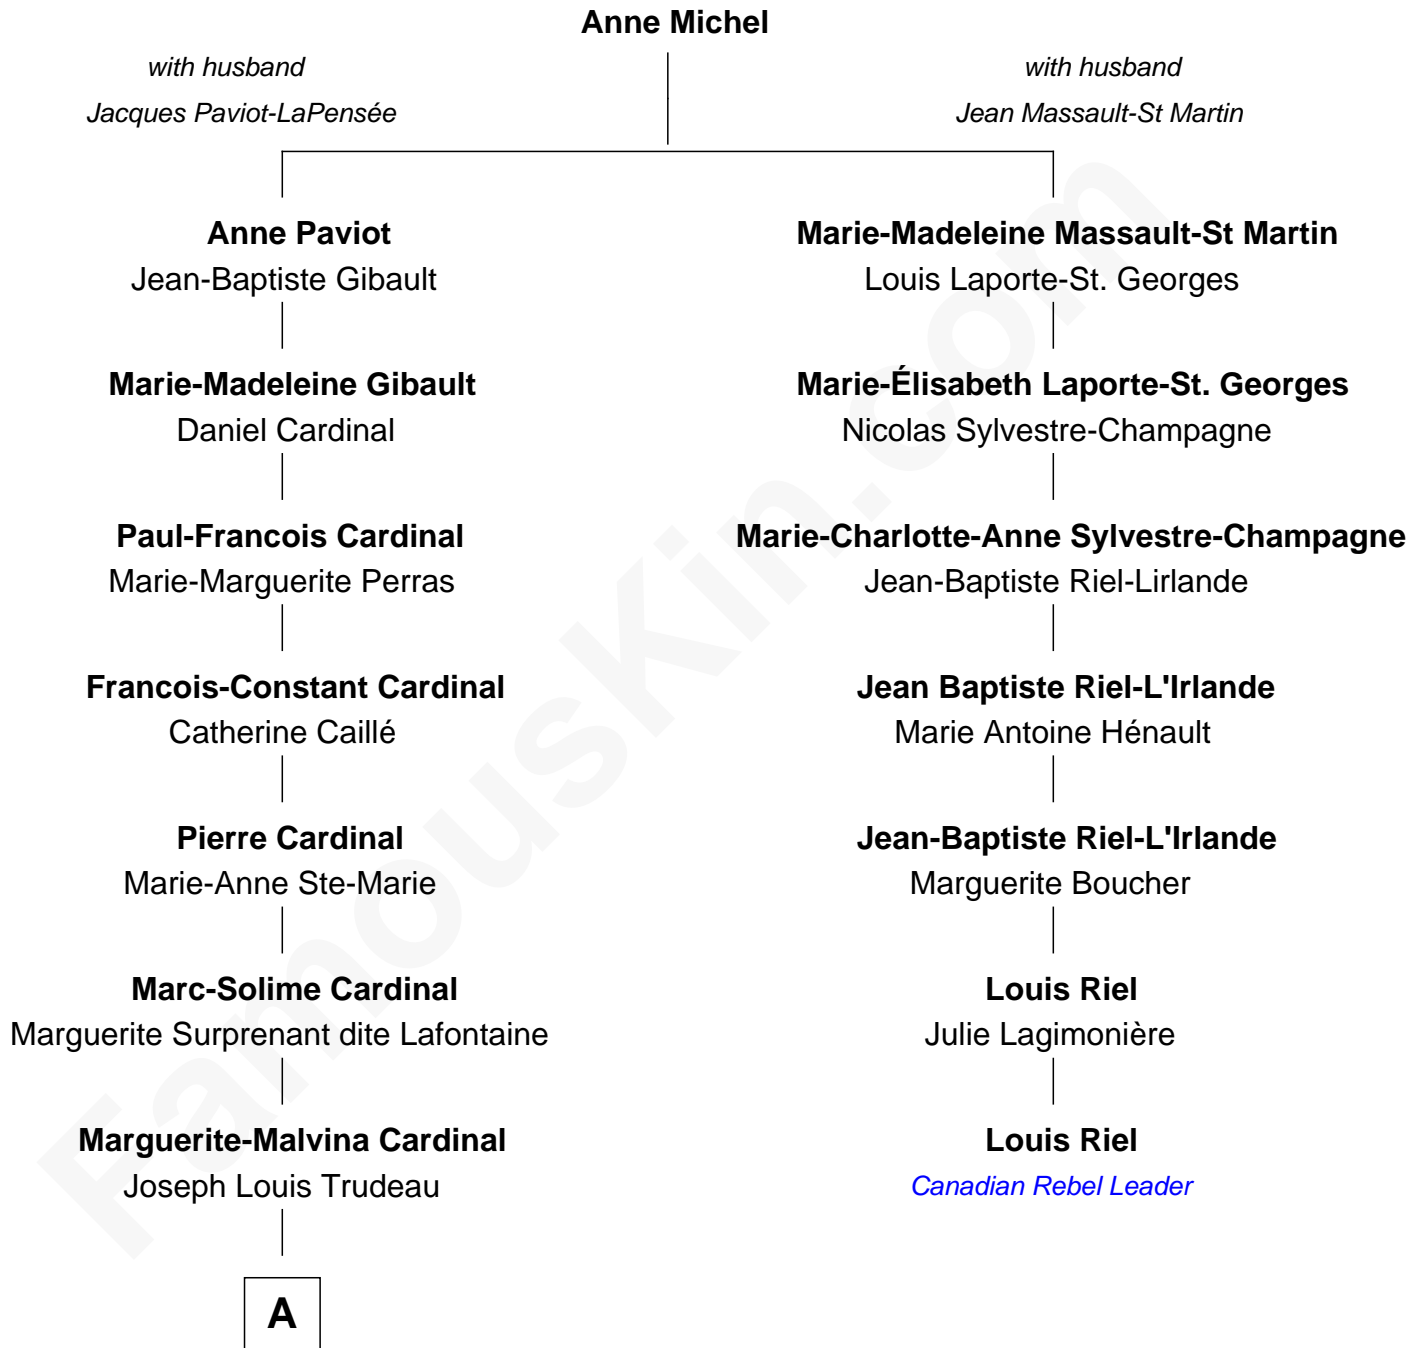

# FamousKin.com Relationship Chart of

**Justin Trudeau**

*23rd Prime Minister of Canada*

**6th cousin 3 times removed of**

**Louis Riel**

*Leader of the North West Rebellion*

A

Charles Émile Trudeau

Grace Elliott

Pierre Elliott Trudeau

Margaret Joan Sinclair

Justin Trudeau

*23rd Prime Minister of Canada*

FamousKin.com