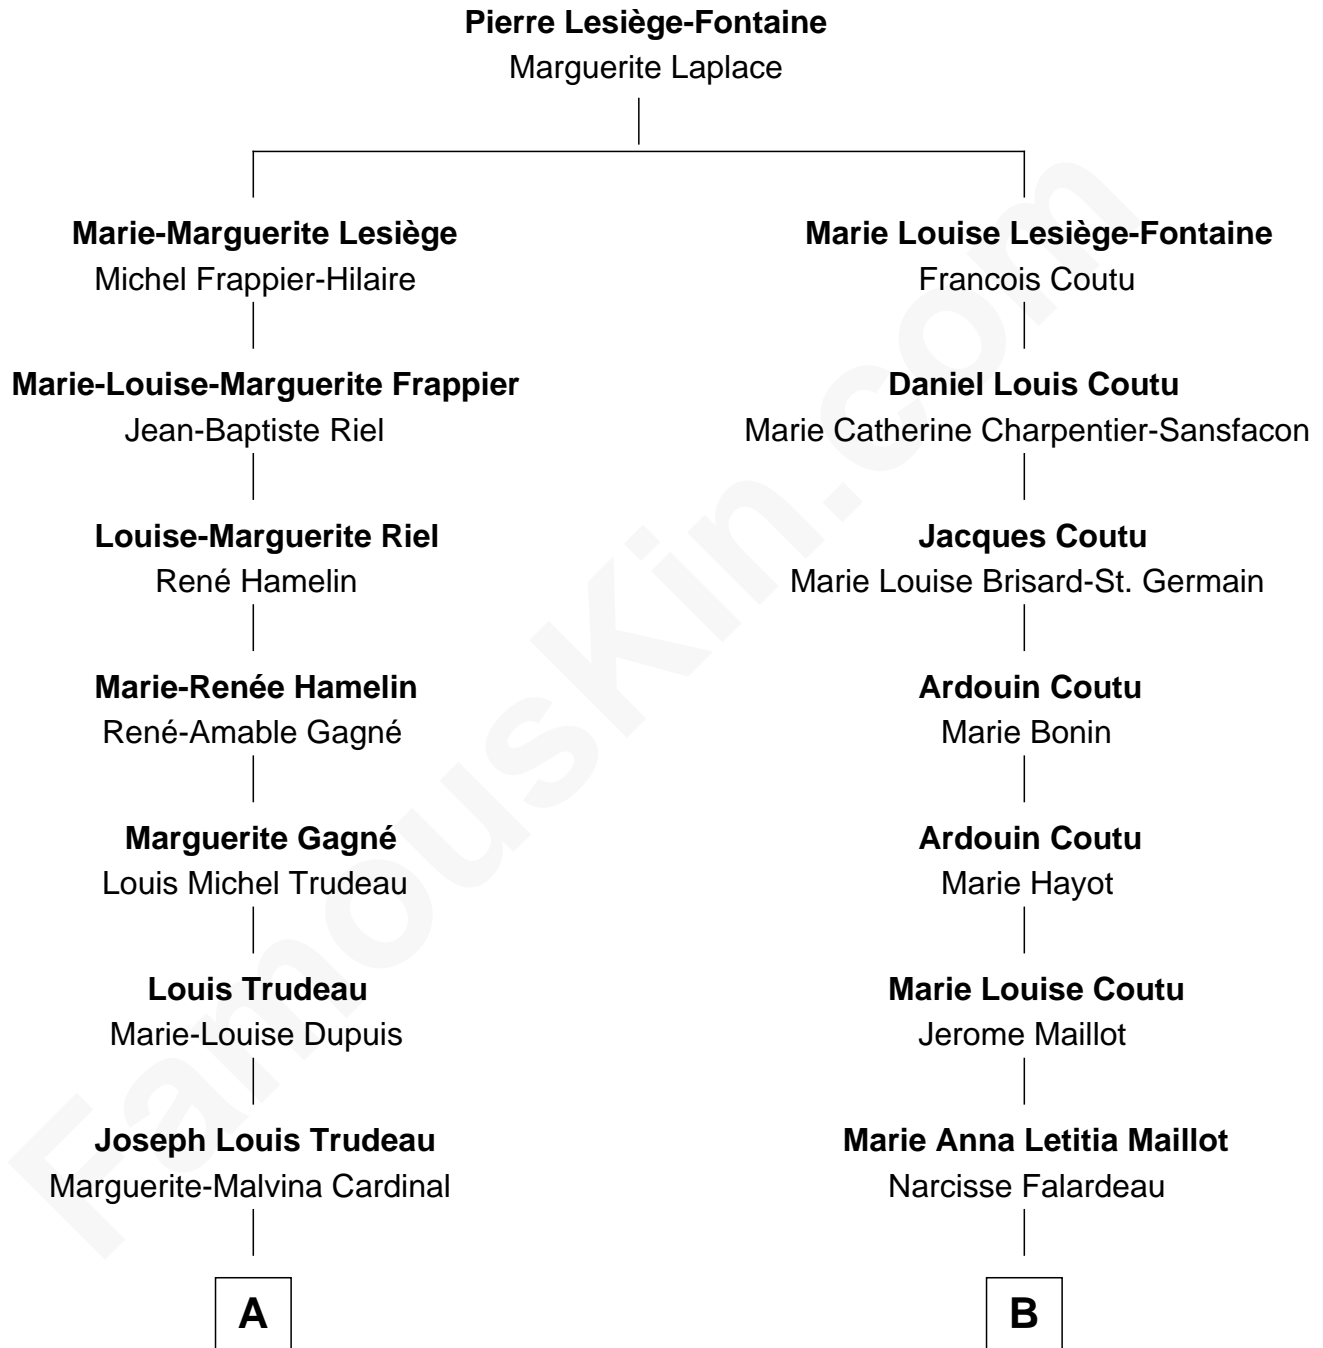

# FamousKin.com Relationship Chart of

**Justin Trudeau**

*23rd Prime Minister of Canada*

9th cousin of

**Shemar Moore**

*TV and Movie Actor*

**A**

**Charles Émile Trudeau**

Grace Elliott

**Pierre Elliott Trudeau**

Margaret Joan Sinclair

**Justin Trudeau**

*23rd Prime Minister of Canada*

**B**

**Marie Leona Falardeau**

Herbert Joseph Wilson

**Marilyn J. Wilson**

Franklin Sherrod Moore

**Shemar Moore**

*TV and Movie Actor*