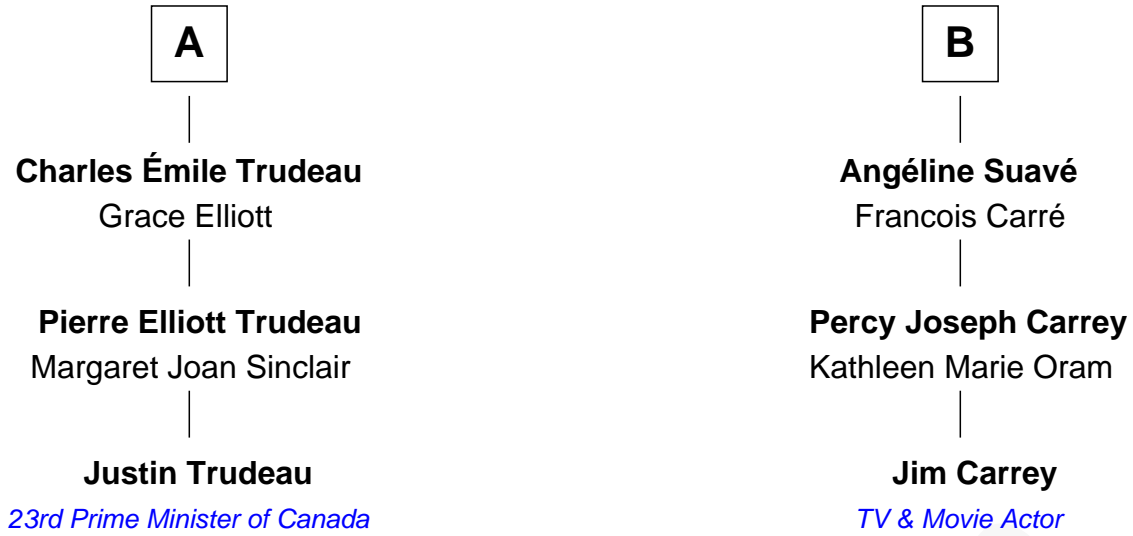

FamousKin.com Relationship Chart of

Justin Trudeau

23rd Prime Minister of Canada

9th cousin of

Jim Carrey

TV & Movie Actor

Anne-Antoinette de Liercourt

*with husband
Blaise Juillet-Avignon*

Marguerite Lalonde
Pierre Paul Decoeur

Louis Trudeau
Marie-Louise Dupuis

Marie Norberine Decoeur
Jean Baptiste Suavé

Joseph Louis Trudeau
Marguerite-Malvina Cardinal

Samuel Suavé
Ursule Belanger

A

B

FamousKin.com