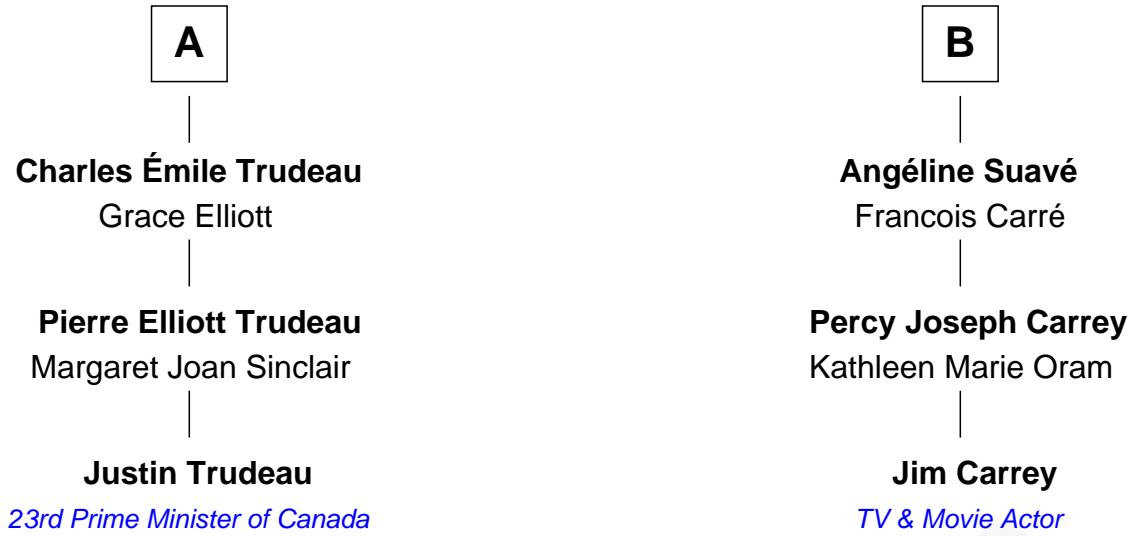

FamousKin.com