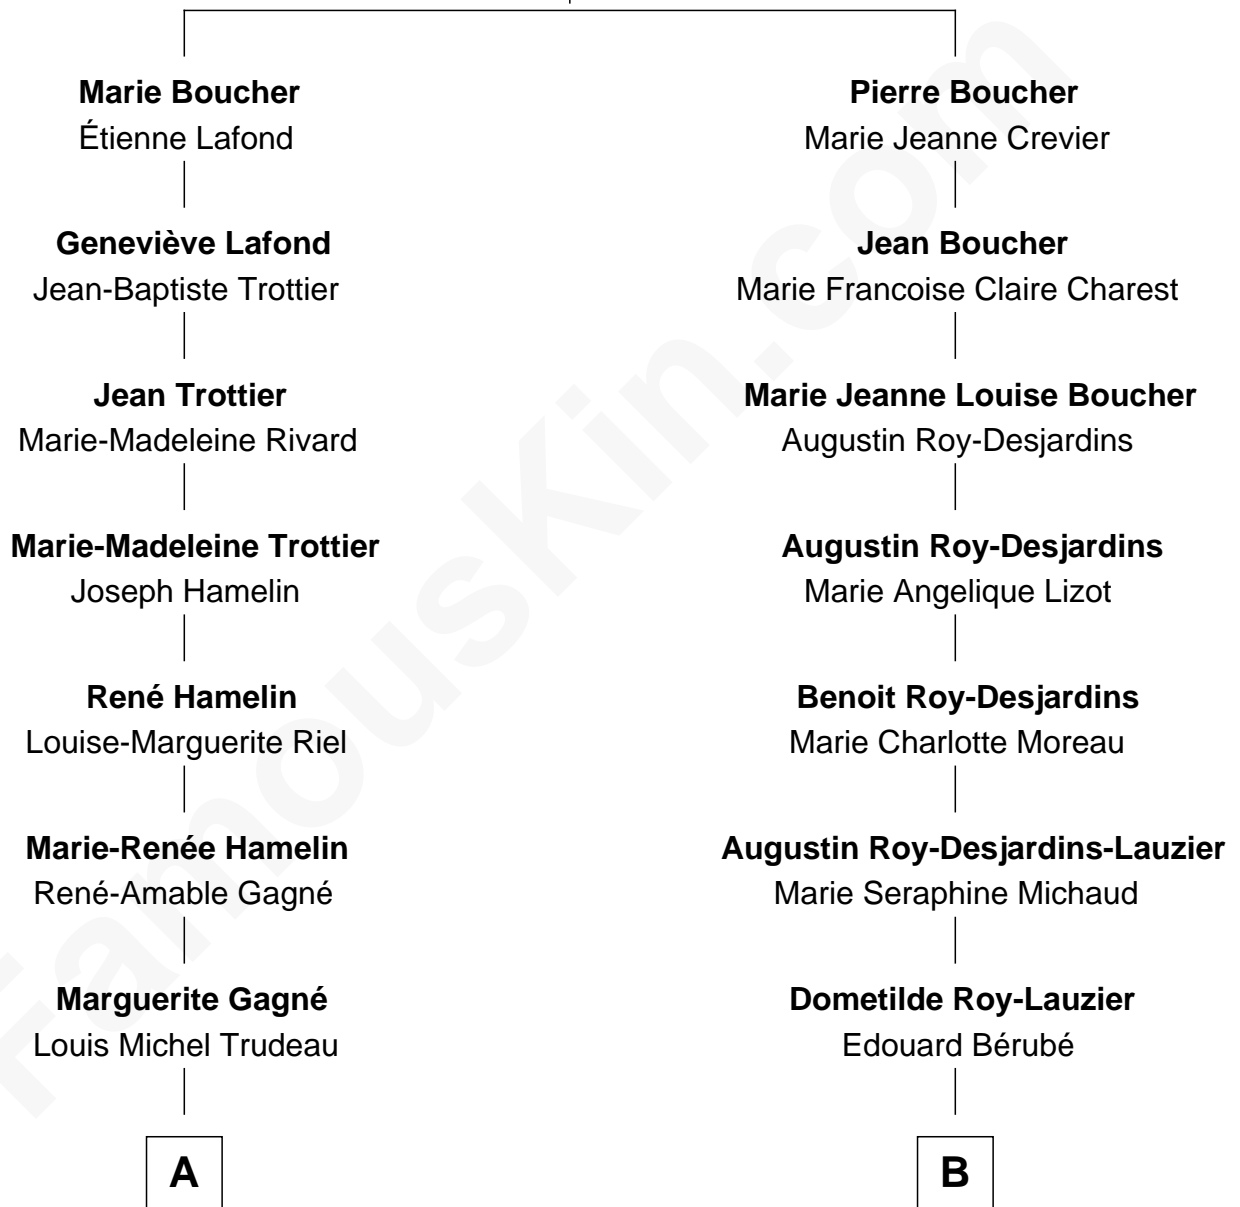

# FamousKin.com Relationship Chart of

**Justin Trudeau**

*23rd Prime Minister of Canada*

11th cousin of

**Nathan Fillion**

*TV and Movie Actor*

**Gaspard Boucher**

Nicole Lemaire

**A**

**Louis Trudeau**  
Marie-Louise Dupuis

**Joseph Louis Trudeau**  
Marguerite-Malvina Cardinal

**Charles Émile Trudeau**  
Grace Elliott

**Pierre Elliott Trudeau**  
Margaret Joan Sinclair

**Justin Trudeau**  
*23rd Prime Minister of Canada*