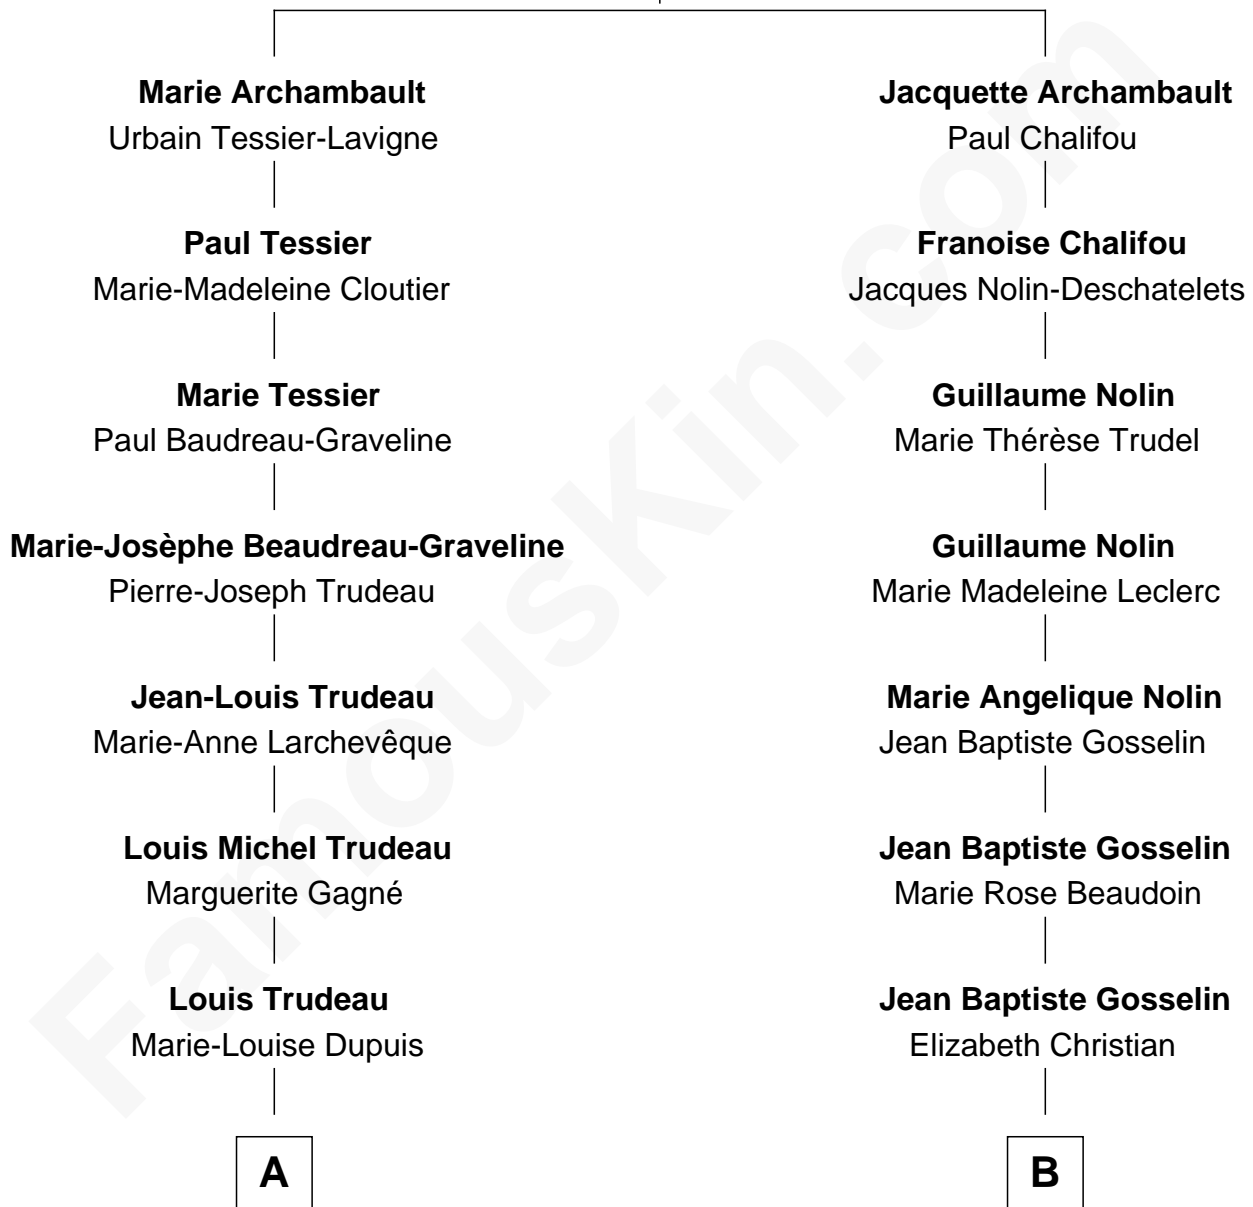

# FamousKin.com Relationship Chart of

**Justin Trudeau**

*23rd Prime Minister of Canada*

10th cousin 1 time removed of

**Bridget Fonda**

*Movie Actress*

**Jacques Archambault**

Francoise Tourault

**A**

**Joseph Louis Trudeau**  
Marguerite-Malvina Cardinal

**Charles Émile Trudeau**  
Grace Elliott

**Pierre Elliott Trudeau**  
Margaret Joan Sinclair

**Justin Trudeau**  
*23rd Prime Minister of Canada*