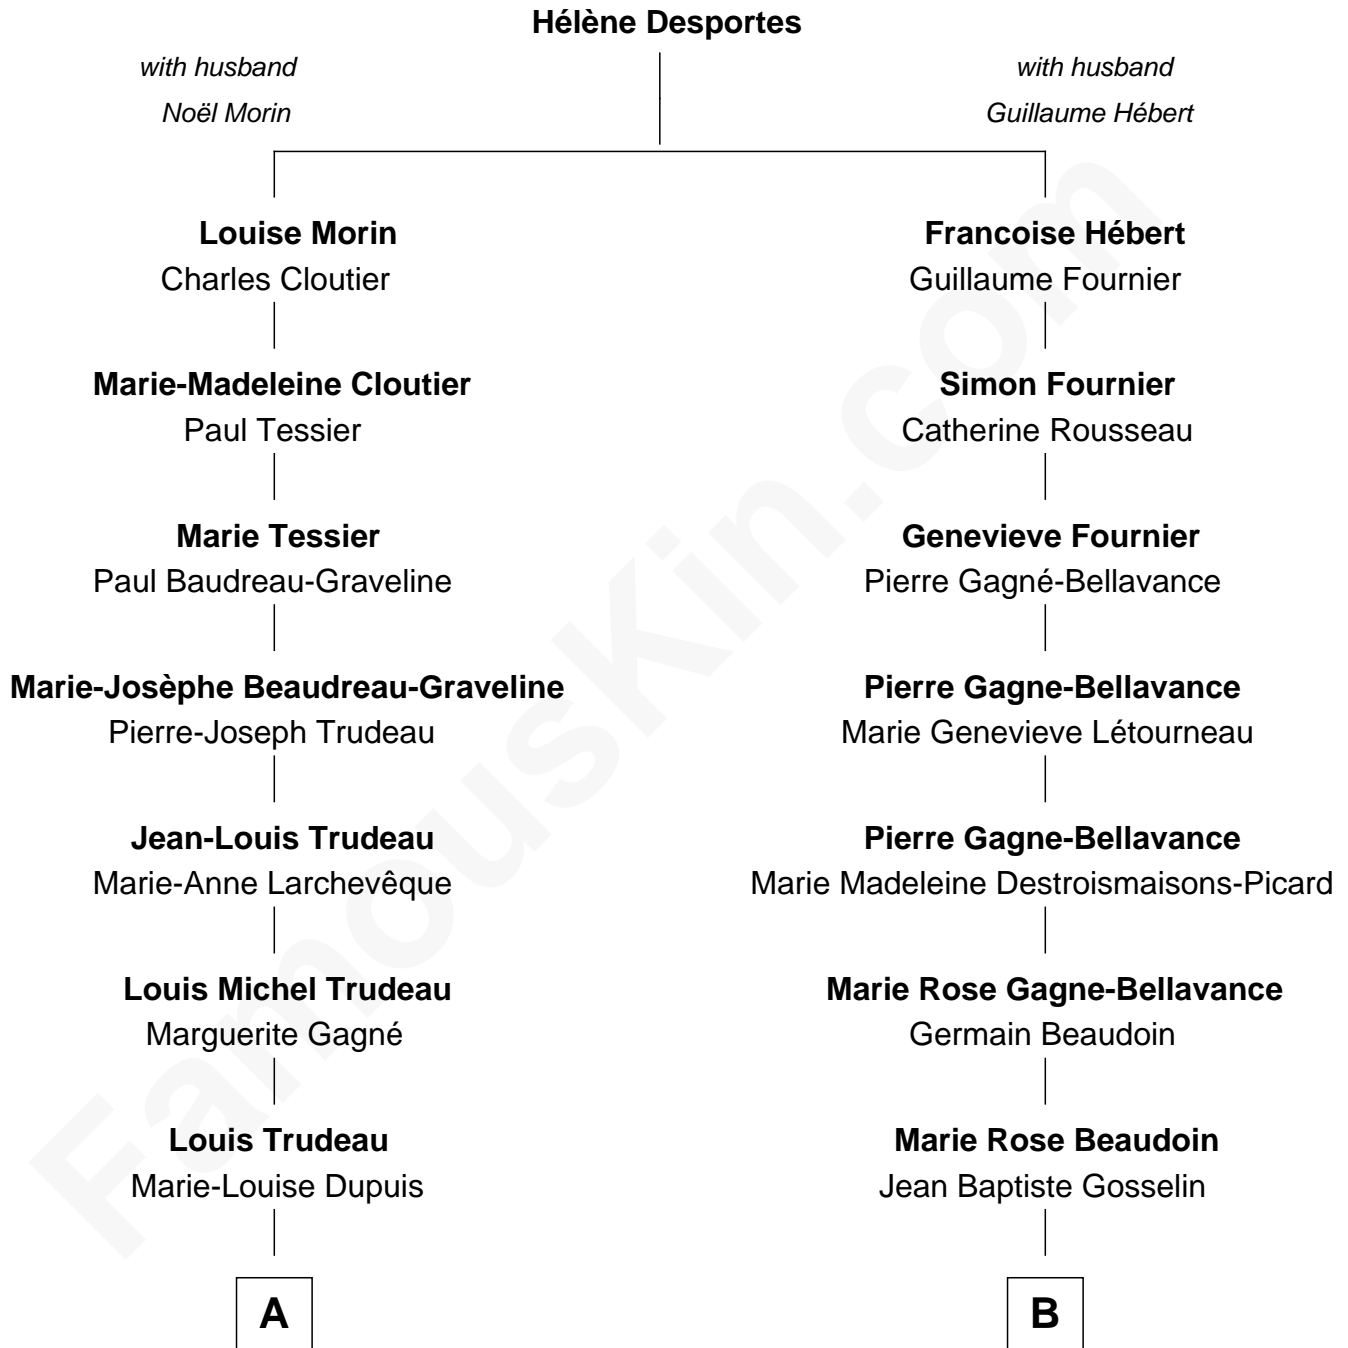

FamousKin.com Relationship Chart of

Justin Trudeau

23rd Prime Minister of Canada

10th cousin 2 times removed of

Bridget Fonda

Movie Actress

A

Joseph Louis Trudeau
Marguerite-Malvina Cardinal

Charles Émile Trudeau
Grace Elliott

Pierre Elliott Trudeau
Margaret Joan Sinclair

Justin Trudeau
23rd Prime Minister of Canada

B

Jean Baptiste Gosselin
Elizabeth Christian

Joseph D. Gauslin
Anna E. Pfligerstofer