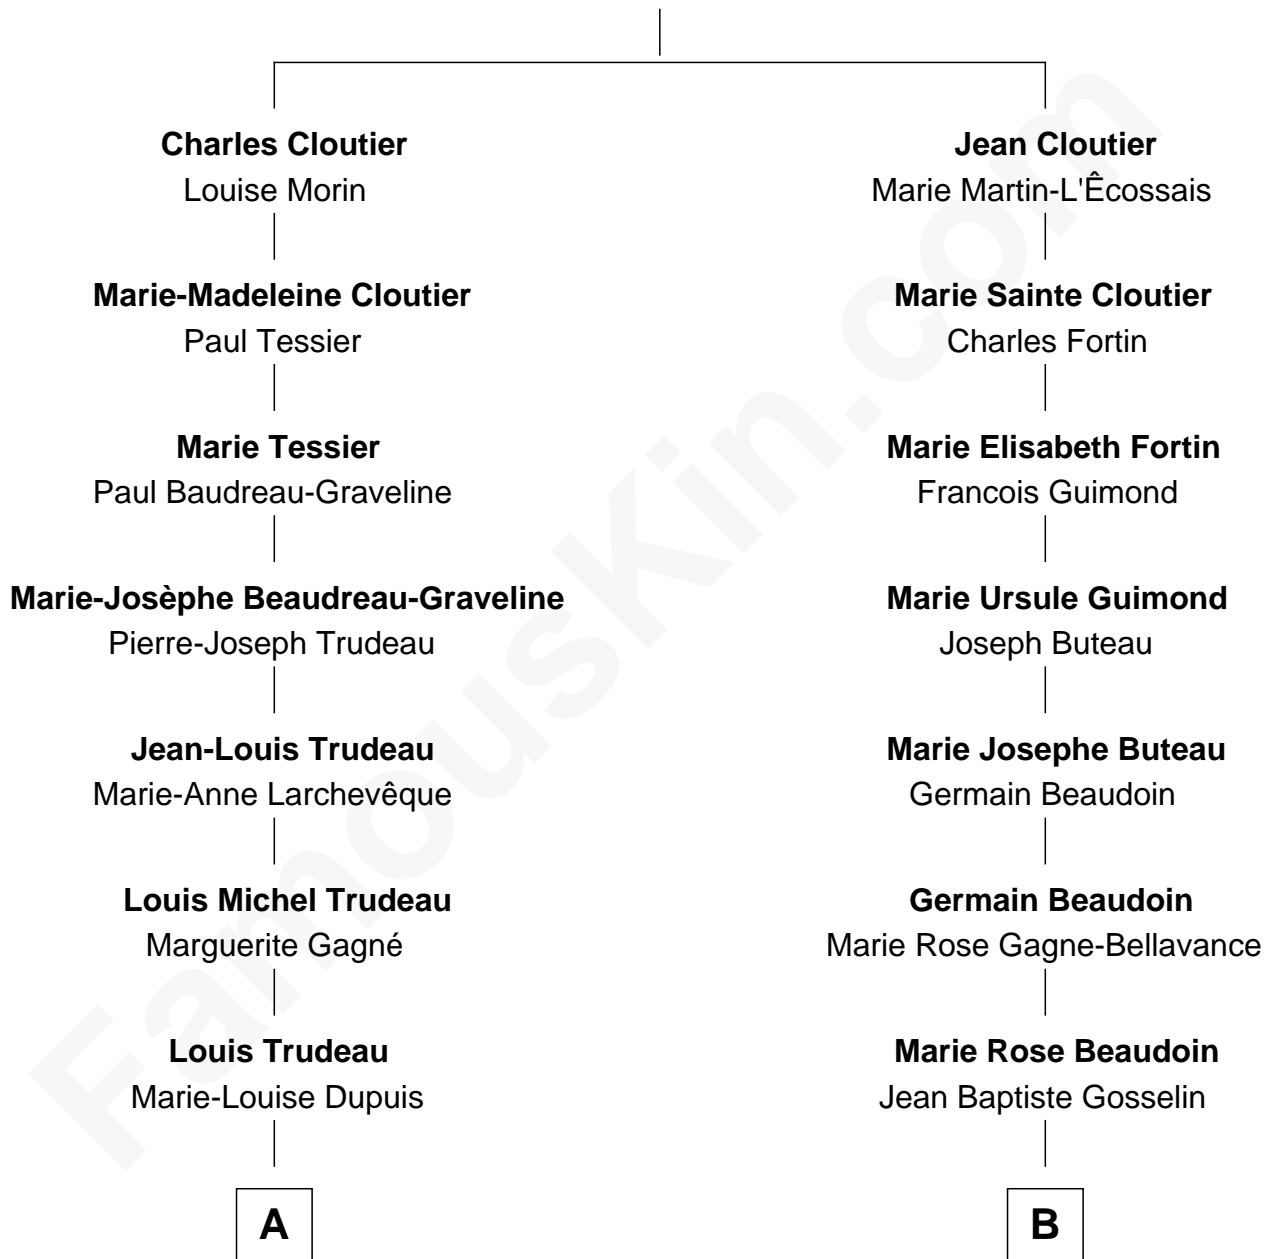

FamousKin.com Relationship Chart of

Justin Trudeau

23rd Prime Minister of Canada

10th cousin 2 times removed of

Bridget Fonda

Movie Actress

Zacharie Cloutier
Sainte Dupont

A

Joseph Louis Trudeau
Marguerite-Malvina Cardinal

Charles Émile Trudeau
Grace Elliott

Pierre Elliott Trudeau
Margaret Joan Sinclair

Justin Trudeau
23rd Prime Minister of Canada

B

Jean Baptiste Gosselin
Elizabeth Christian