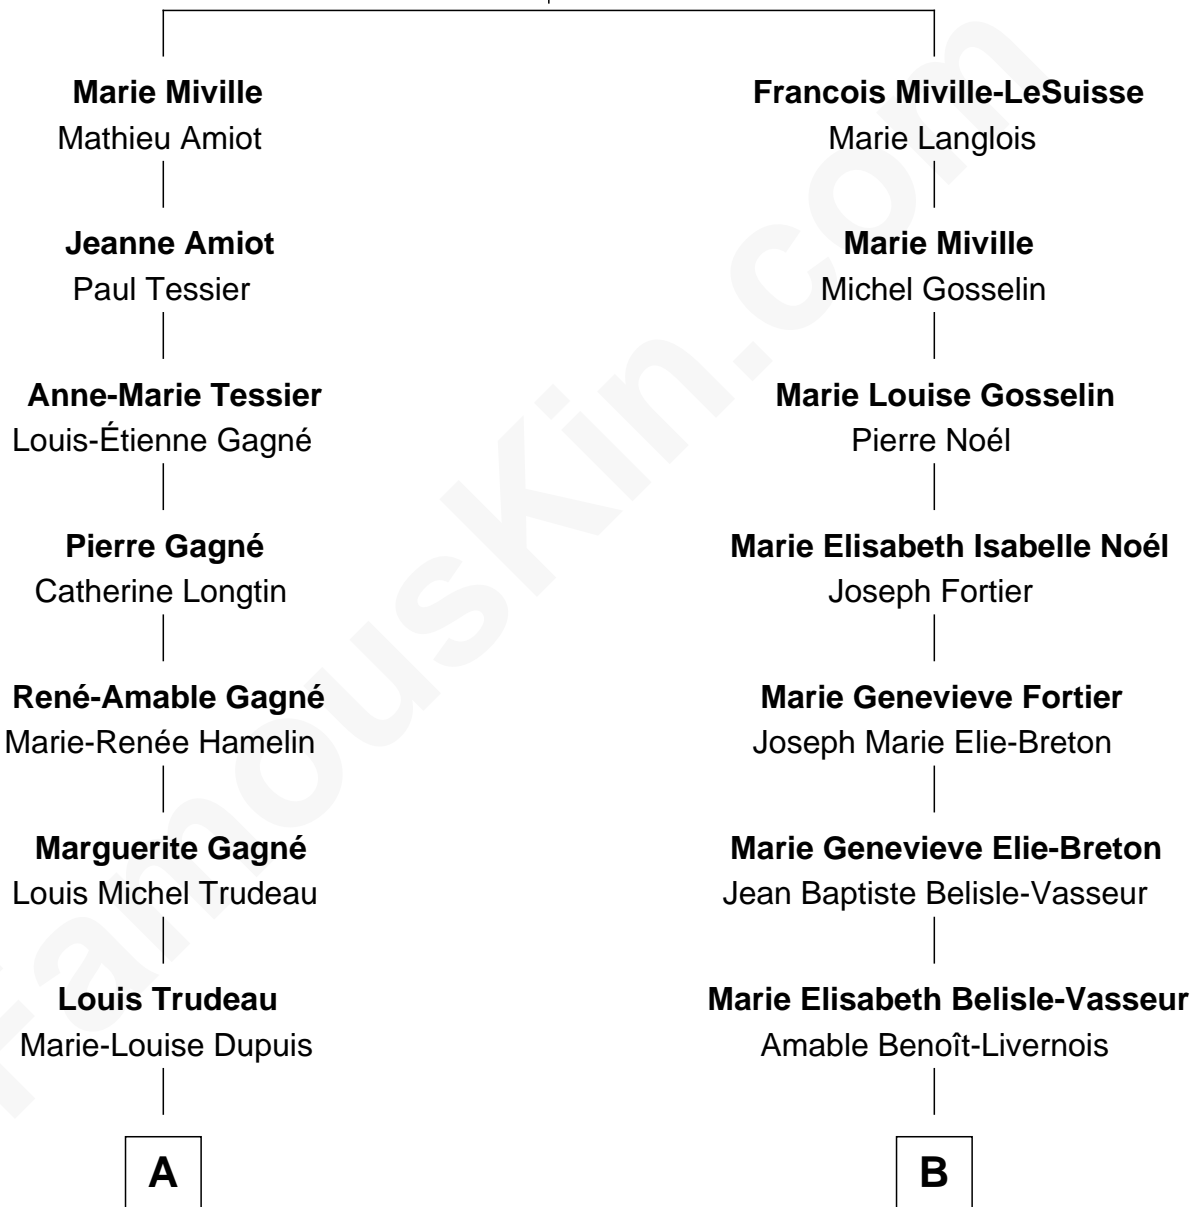

FamousKin.com Relationship Chart of

Pierre Trudeau

15th Prime Minister of Canada

9th cousin 2 times removed of

Jane Krakowski

TV and Movie Actress

Pierre Miville-LeSuisse

Charlotte Maugis

A

Joseph Louis Trudeau
Marguerite-Malvina Cardinal

Charles Émile Trudeau
Grace Elliott

Pierre Trudeau
15th Prime Minister of Canada

B

Joseph Trefflé Benoît
Philomine Bernard

Joseph Osias Harmisdas Benoit
Mary Dugan