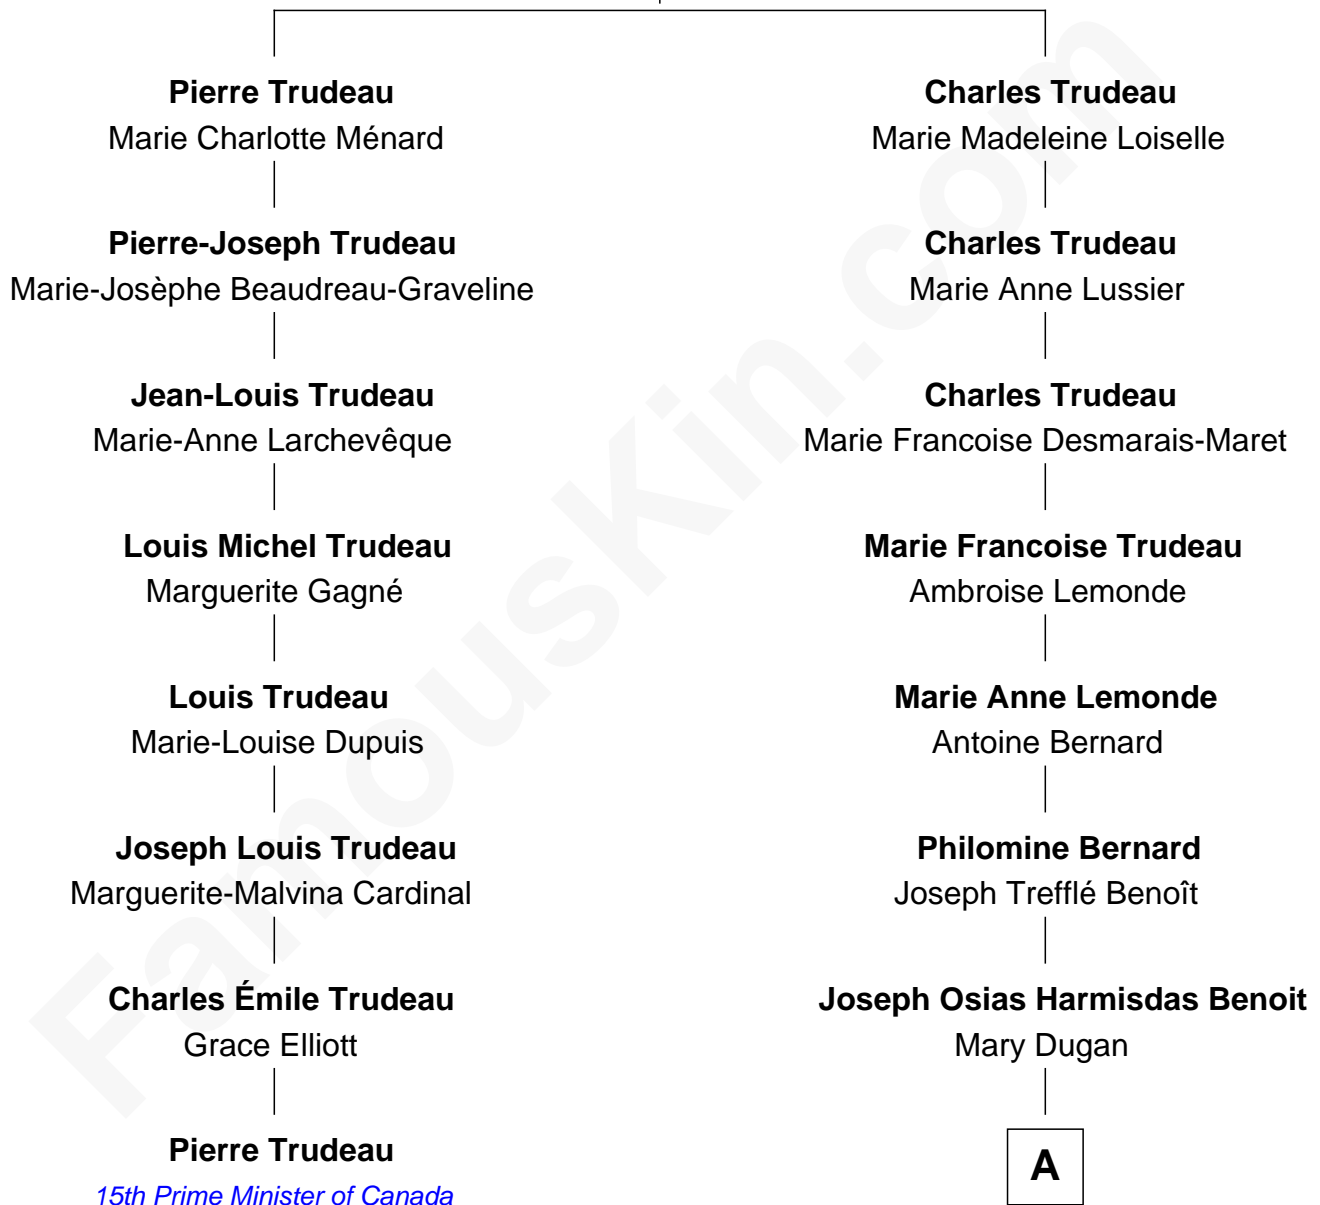

FamousKin.com Relationship Chart of

Pierre Trudeau

15th Prime Minister of Canada

7th cousin 2 times removed of

Jane Krakowski

TV and Movie Actress

Étienne Trudeau
Adrienne Barbier-Minime

A