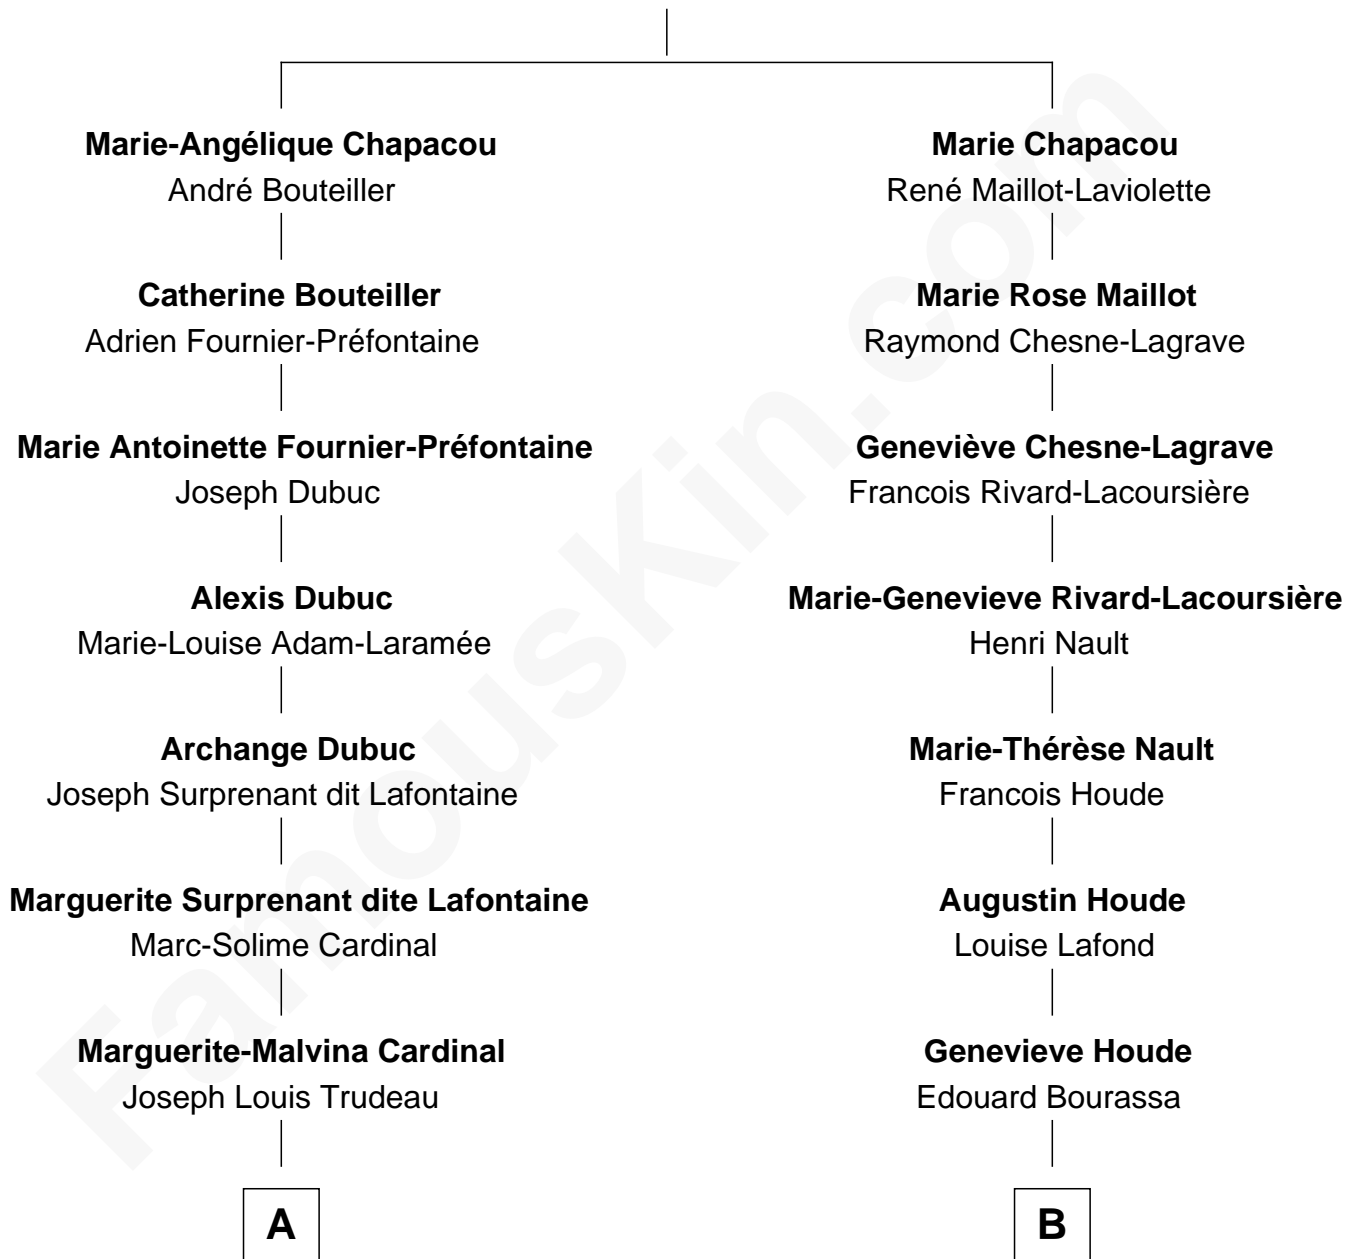

# FamousKin.com Relationship Chart of

**Pierre Trudeau**

15th Prime Minister of Canada

8th cousin 6 times removed of

**Justin Bieber**

Singer and Songwriter

**Simon Chapacou**  
Marie Vincente Pacaud

**A**

**Charles Émile Trudeau**  
Grace Elliott

**Pierre Trudeau**  
*15th Prime Minister of Canada*

**B**

**Sophie Bourassa**  
Isidore Durand

**Marie-Éléonore Durand**  
Louis Germain

**Trefflé Germain**  
Marie Laura Armiene Tousignant