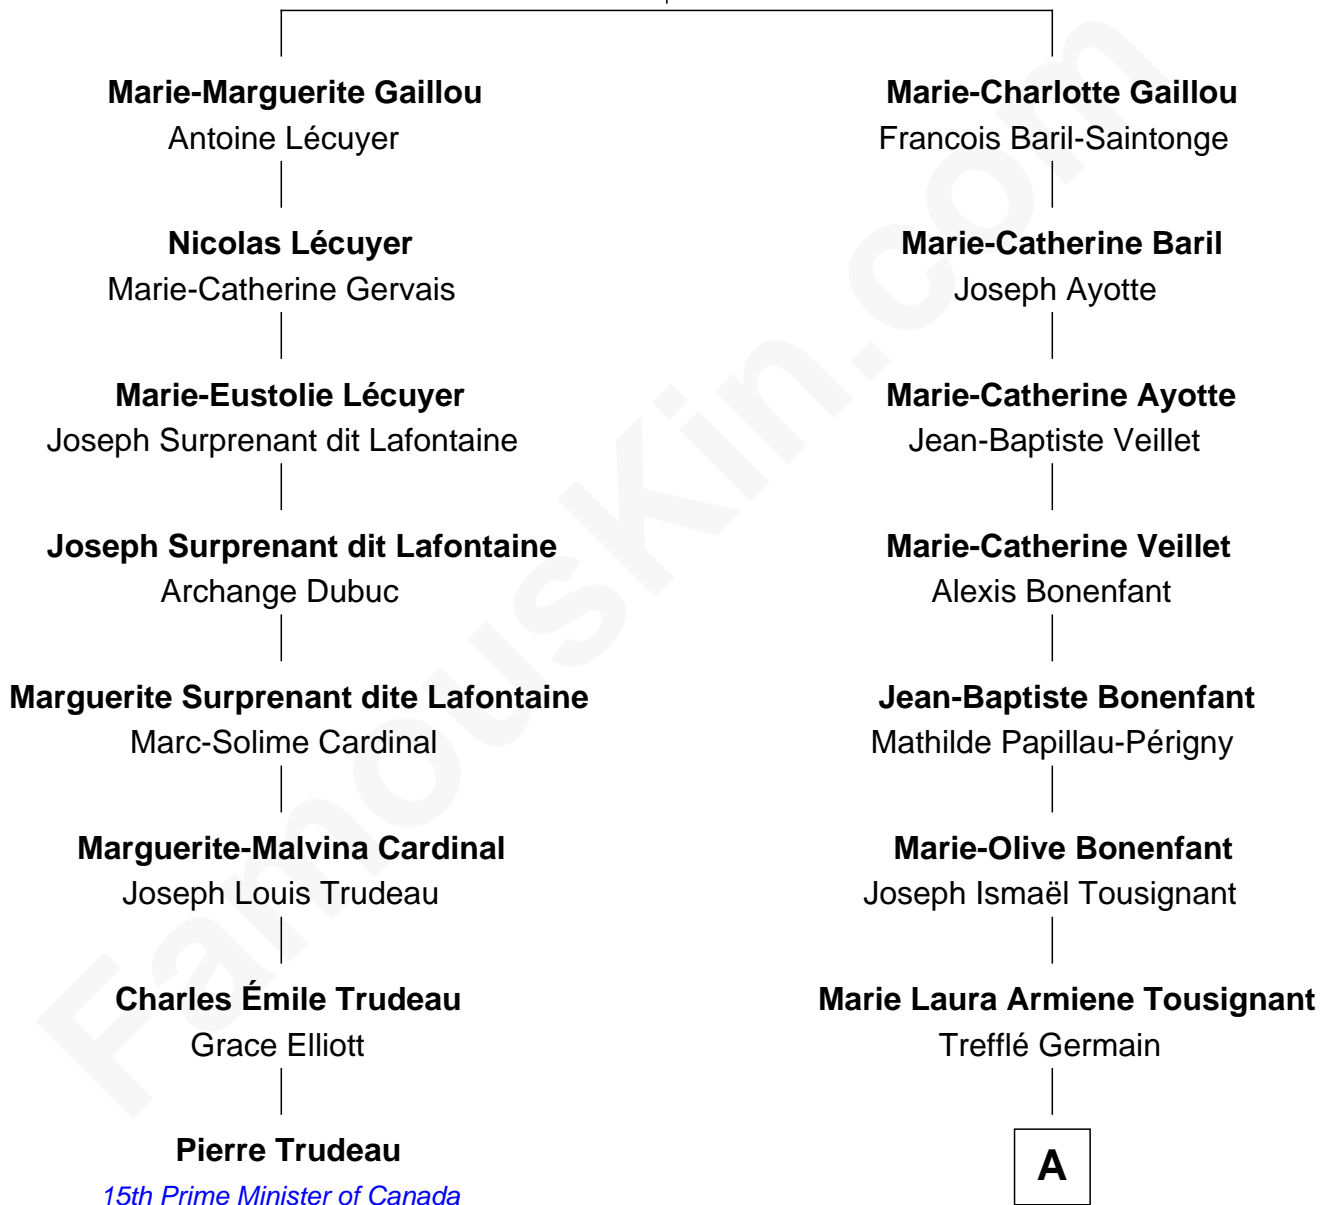

FamousKin.com Relationship Chart of

Pierre Trudeau

15th Prime Minister of Canada

7th cousin 4 times removed of

Justin Bieber

Singer and Songwriter

Pierre Gaillou
Marguerite Crête

A