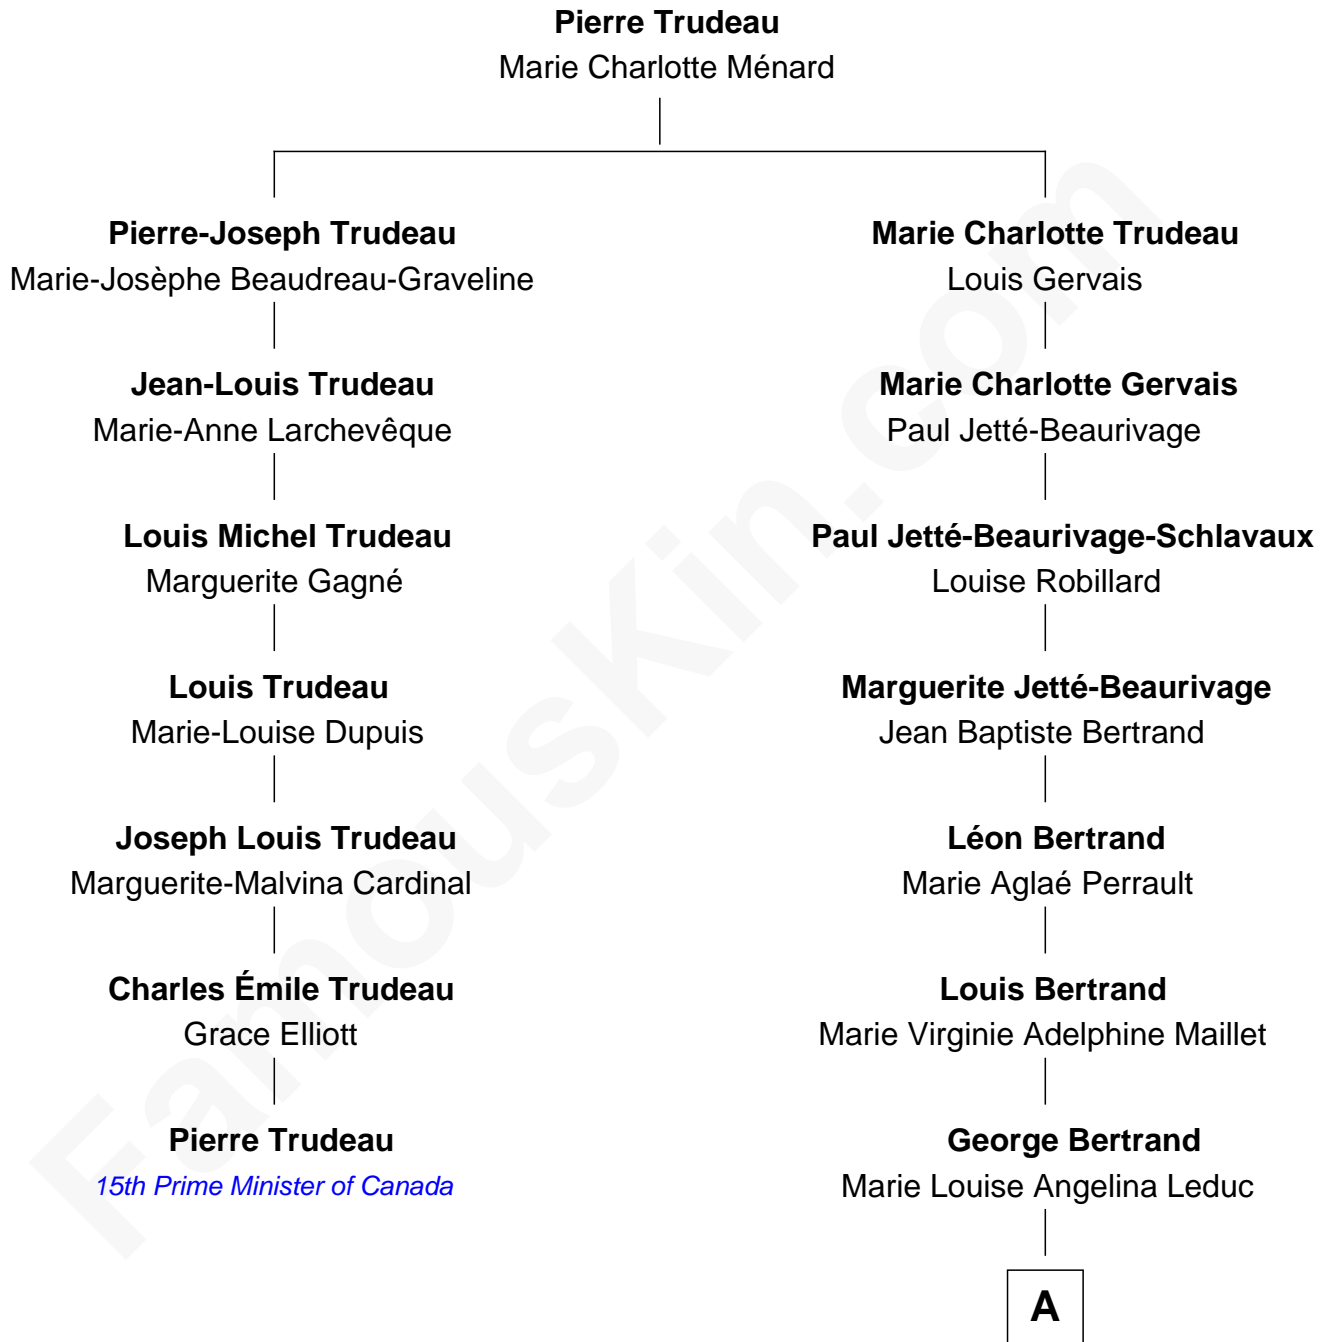

# FamousKin.com Relationship Chart of

**Pierre Trudeau**

*15th Prime Minister of Canada*

6th cousin 3 times removed of

**Angelina Jolie**

*Movie Actress*

A

Rolland Francis Bertrand

Lois June Gouwens

Marcheline Bertrand

Jonathan Vincent Voight

Angelina Jolie

*Movie Actress*

FamousKin.com