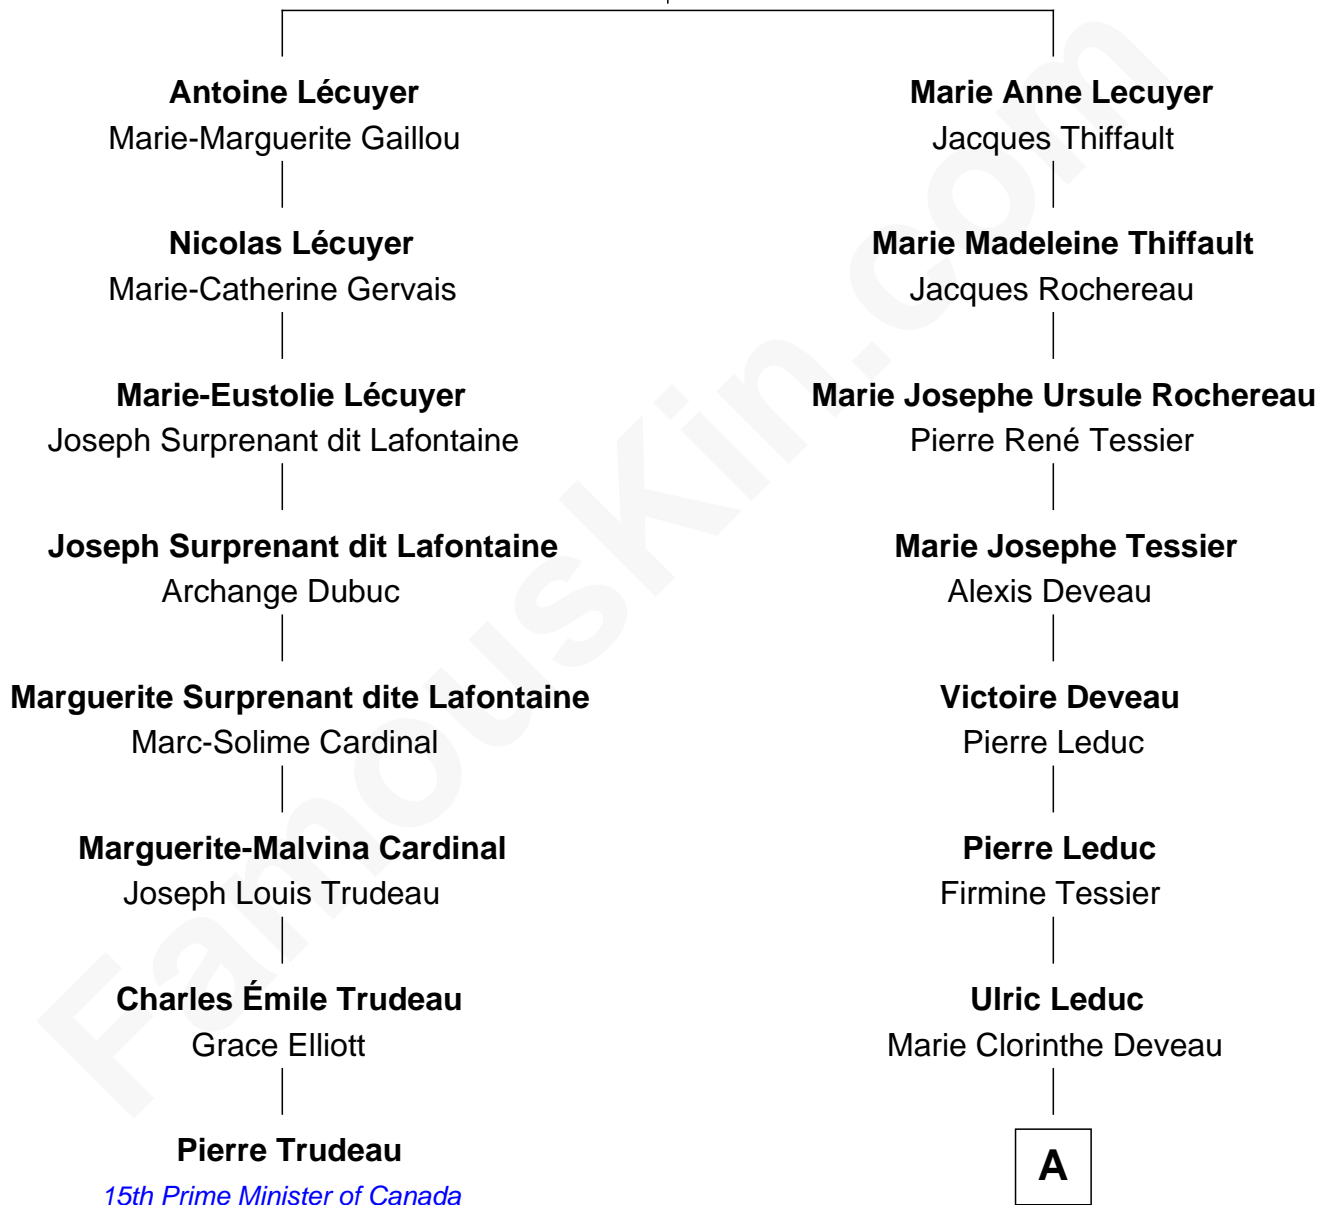

FamousKin.com Relationship Chart of

Pierre Trudeau

15th Prime Minister of Canada

7th cousin 3 times removed of

Angelina Jolie

Movie Actress

Antoine Lécuyer
Marie Anne Rabady

A