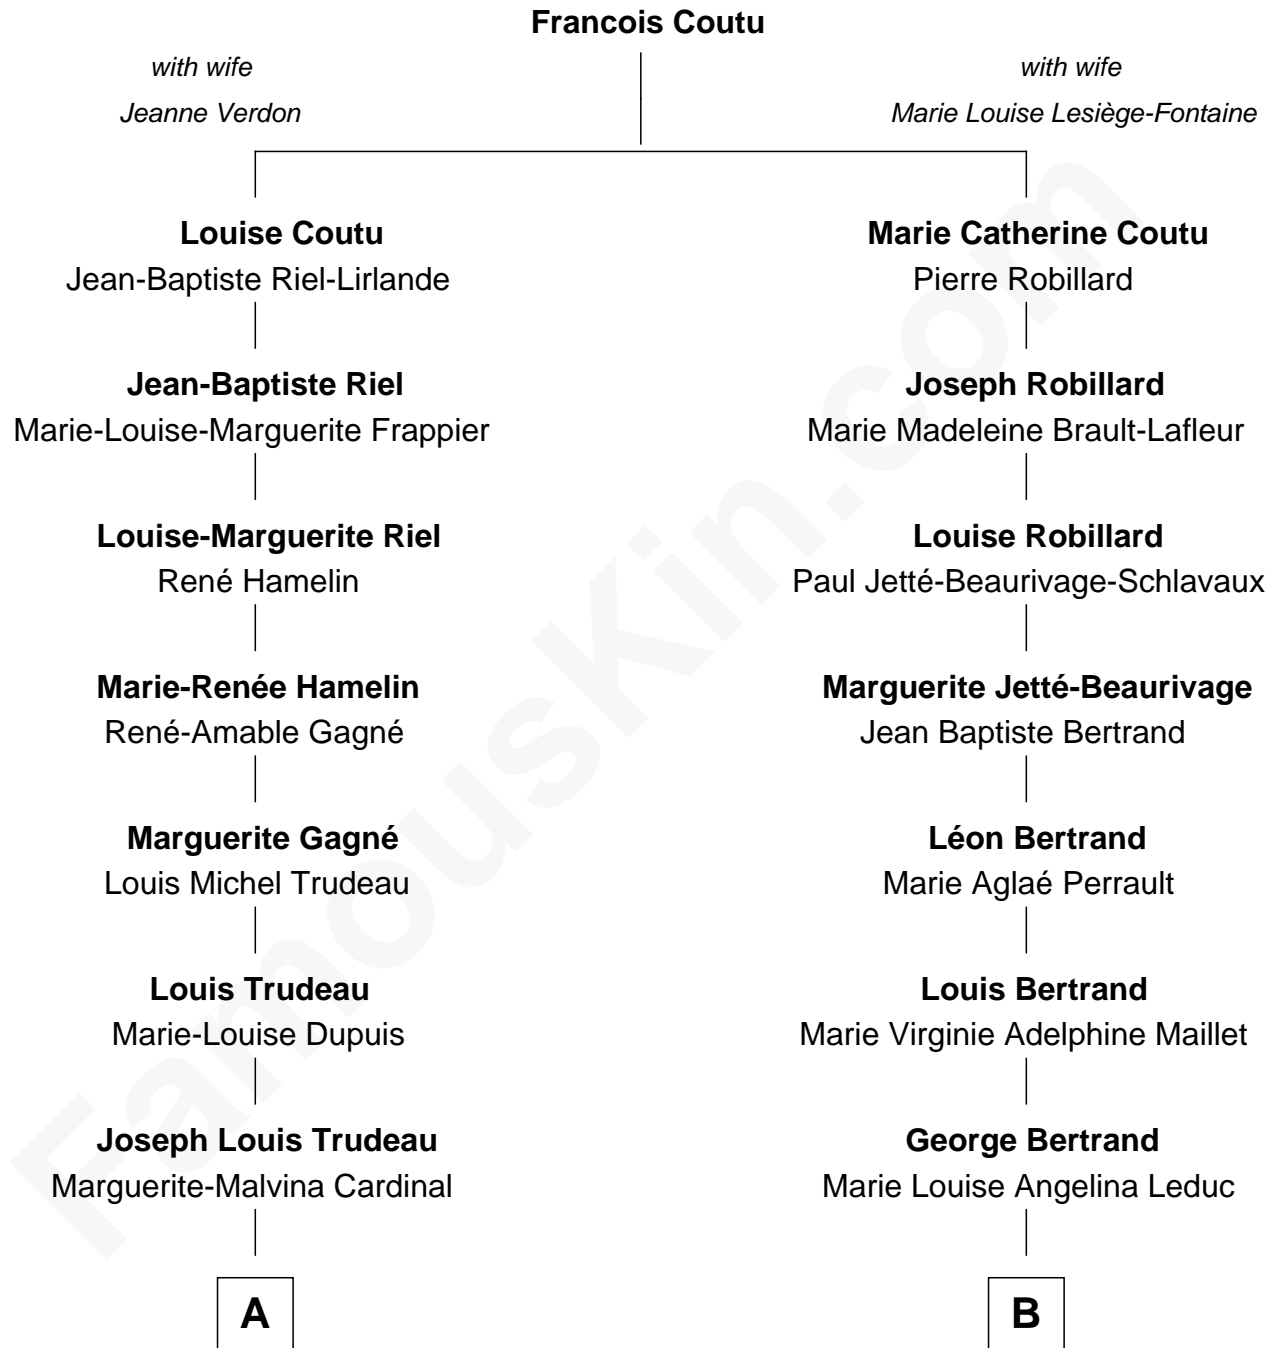

# FamousKin.com Relationship Chart of

**Pierre Trudeau**

15th Prime Minister of Canada

8th cousin 1 time removed of

**Angelina Jolie**

Movie Actress

**A**

**Charles Émile Trudeau**

Grace Elliott

**Pierre Trudeau**

*15th Prime Minister of Canada*

**B**

**Rolland Francis Bertrand**

Lois June Gouwens

**Marcheline Bertrand**

Jonathan Vincent Voight