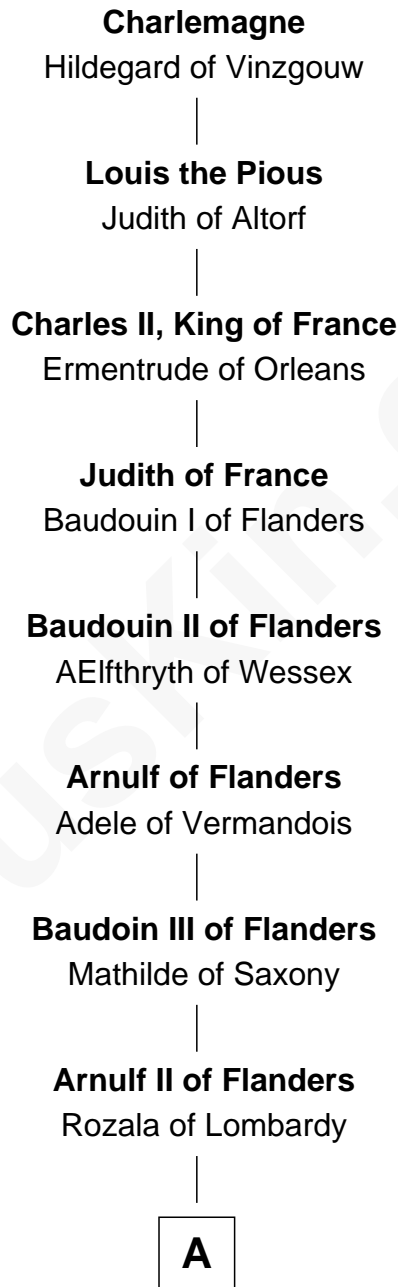

FamousKin.com Relationship Chart of

Pierre Trudeau

15th Prime Minister of Canada

38th Great-grandson of

Charlemagne

King of the Franks

A

Baudoin IV of Flanders

Ogive of Luxembourg

Baudoin V of Flanders

Adela of France

Matilda of Flanders

William I, King of England

Henry I, King of England

Maud of Scotland

Maud of England