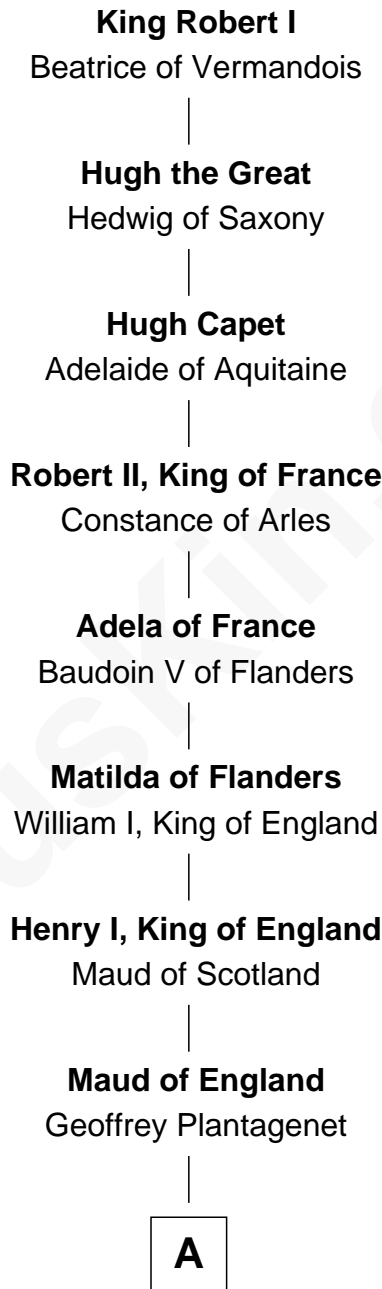

# FamousKin.com Relationship Chart of

**Pierre Trudeau**

*15th Prime Minister of Canada*

**33rd Great-grandson of**

**King Robert I**

*King of France*

**B**

**Jeanne de Sarrebruche**

Christphe de Brabancon

**Francois de Brabancon**

Francoise de Villers

**Marguerite de Brabancon**

Robert de Joyeuse

**Francois de Joyeuse**

Nicole-Francoise de Beauvais

**Jean de Joyeuse**