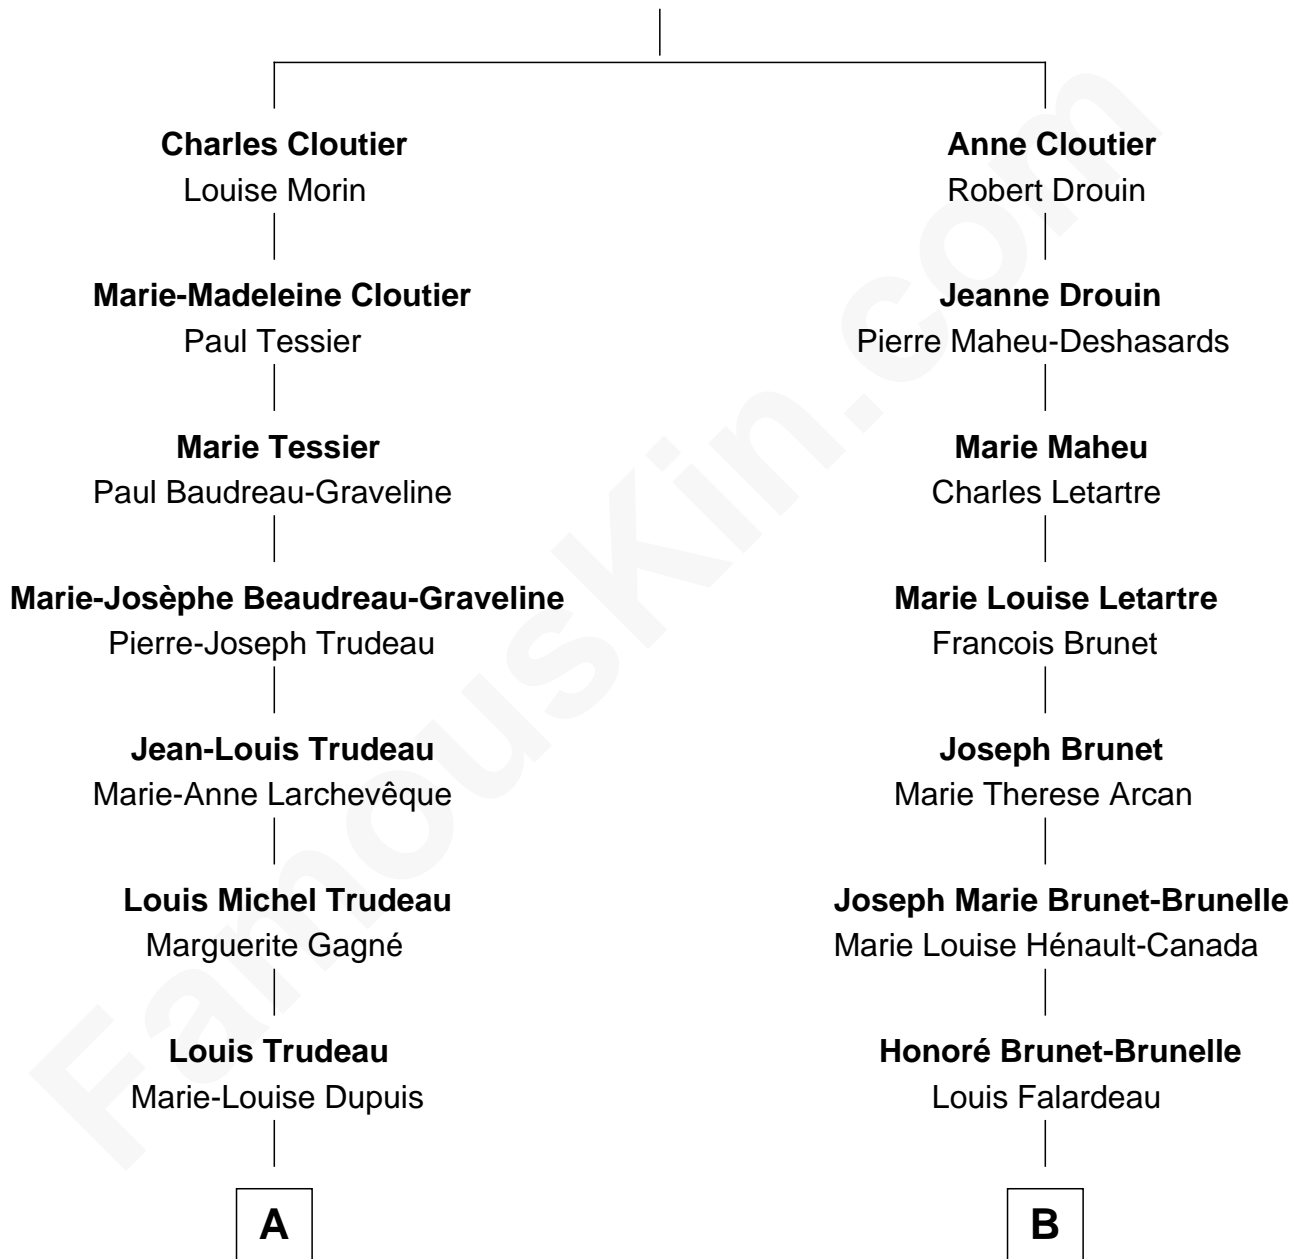

FamousKin.com Relationship Chart of

Pierre Trudeau

15th Prime Minister of Canada

9th cousin 2 times removed of

Shemar Moore

TV and Movie Actor

Zacharie Cloutier

Sainte Dupont

A

Joseph Louis Trudeau
Marguerite-Malvina Cardinal

Charles Émile Trudeau
Grace Elliott

Pierre Trudeau
15th Prime Minister of Canada

B

Narcisse Falardeau
Hermine Latour-Laforge

Narcisse Falardeau
Marie Anna Letitia Maillot