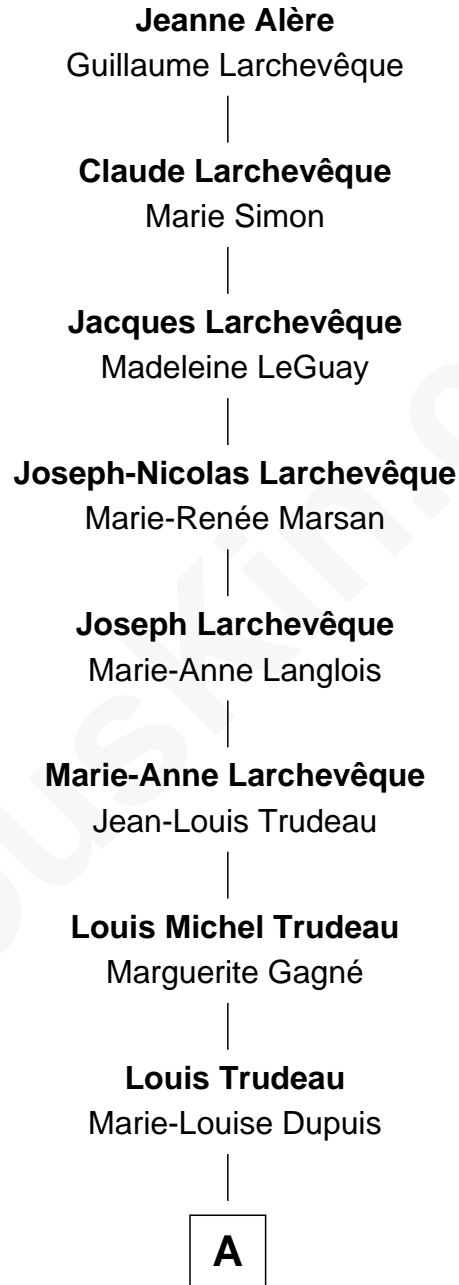

FamousKin.com

Relationship Chart of

Jeanne Alère

9th Great-grandmother of

Justin Trudeau
23rd Prime Minister of Canada

A

—
Joseph Louis Trudeau
Marguerite-Malvina Cardinal

—
Charles Émile Trudeau
Grace Elliott

—
Pierre Elliott Trudeau
Margaret Joan Sinclair

—
Justin Trudeau
23rd Prime Minister of Canada