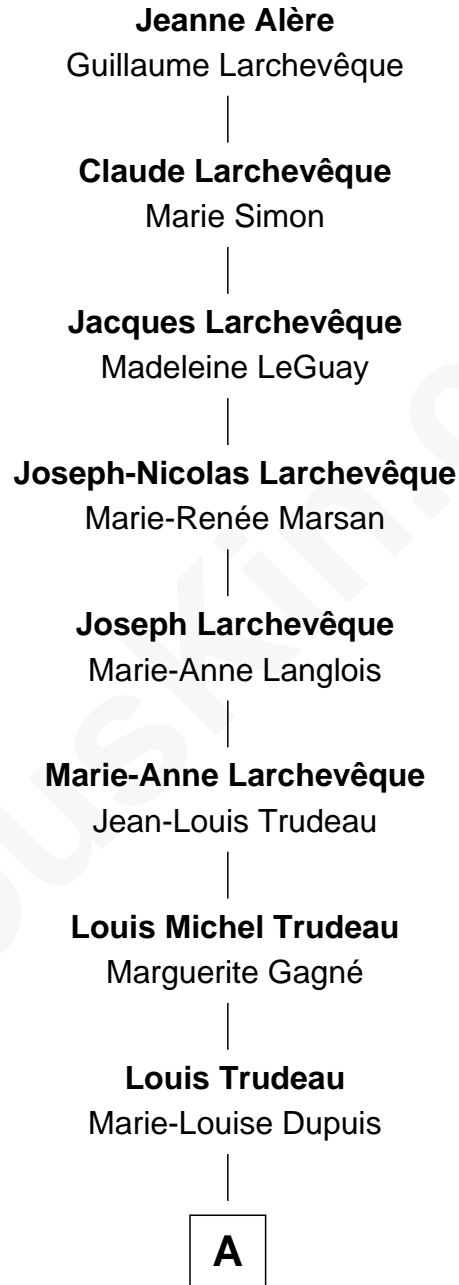

# FamousKin.com

## Relationship Chart of

### Jeanne Alère

8th Great-grandmother of

**Pierre Trudeau**  
*15th Prime Minister of Canada*

A

Joseph Louis Trudeau  
Marguerite-Malvina Cardinal

Charles Émile Trudeau  
Grace Elliott

Pierre Trudeau  
*15th Prime Minister of Canada*