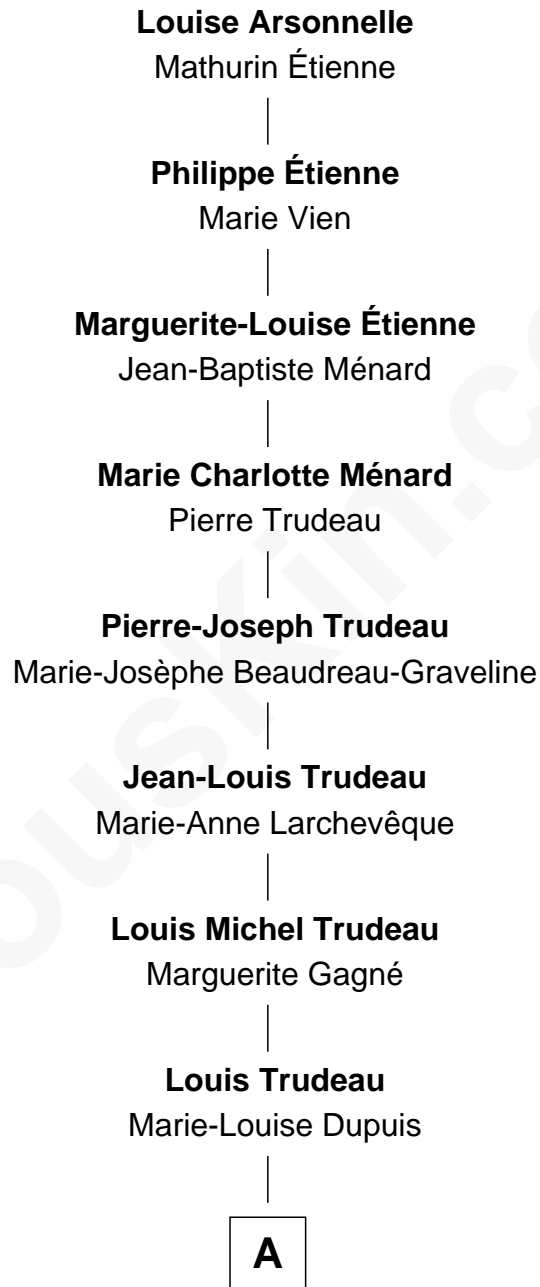

FamousKin.com

Relationship Chart of

Louise Arsonnelle

9th Great-grandmother of

Justin Trudeau
23rd Prime Minister of Canada

A

—
Joseph Louis Trudeau
Marguerite-Malvina Cardinal

—
Charles Émile Trudeau
Grace Elliott

—
Pierre Elliott Trudeau
Margaret Joan Sinclair

—
Justin Trudeau
23rd Prime Minister of Canada