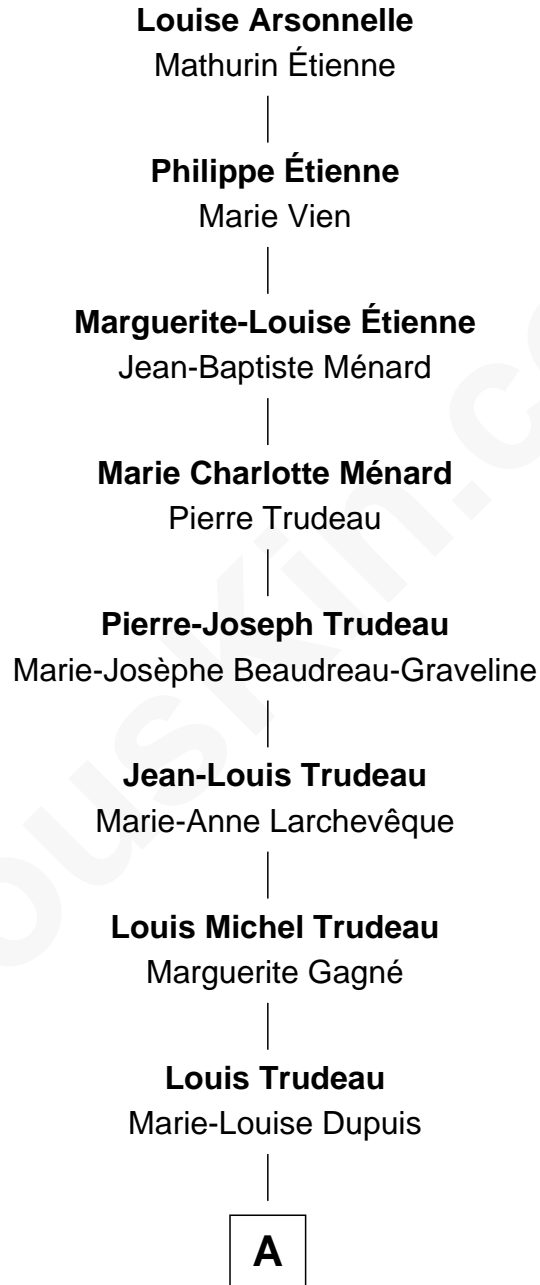

FamousKin.com

Relationship Chart of

Louise Arsonnelle

8th Great-grandmother of

Pierre Trudeau
15th Prime Minister of Canada

A

Joseph Louis Trudeau
Marguerite-Malvina Cardinal

Charles Émile Trudeau
Grace Elliott

Pierre Trudeau
15th Prime Minister of Canada