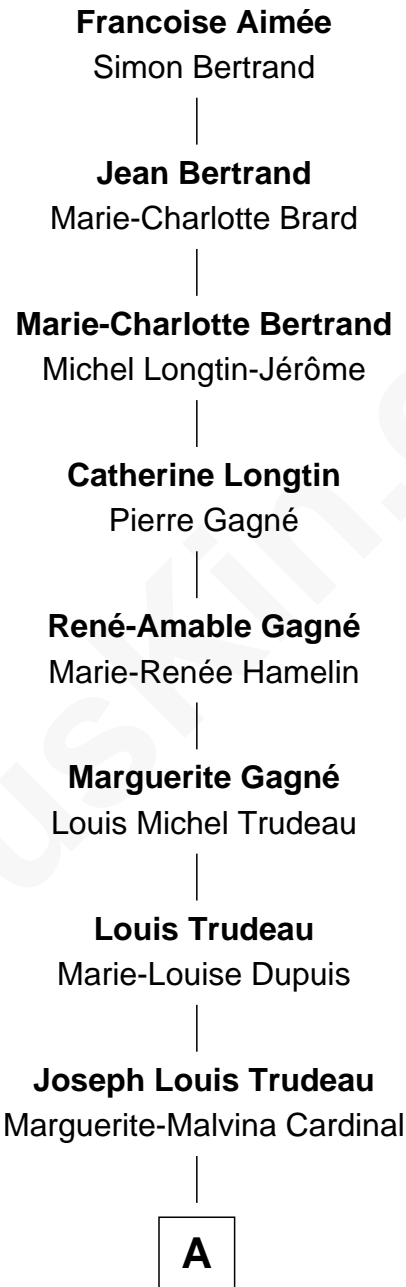

FamousKin.com

Relationship Chart of

Francoise Aimée

8th Great-grandmother of

Justin Trudeau
23rd Prime Minister of Canada

A

—
Charles Émile Trudeau

Grace Elliott

—
Pierre Elliott Trudeau

Margaret Joan Sinclair

—
Justin Trudeau

23rd Prime Minister of Canada

FamousKin.com