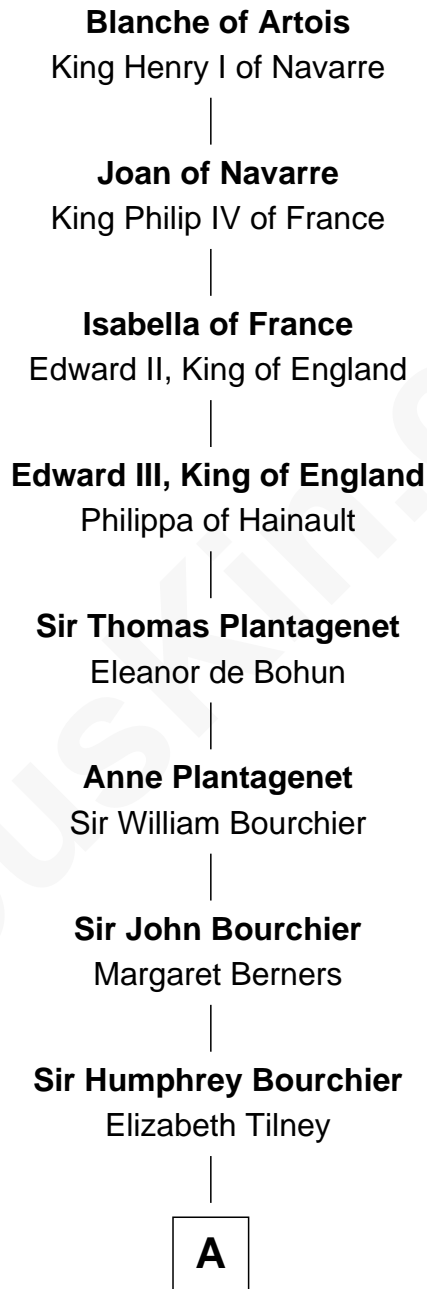

# FamousKin.com Relationship Chart of

**Blanche of Artois**

(1248 - 1302)

20th Great-grandmother of

**Frank Lloyd Wright**

*American Architect*

**A**

**Anne Bouchier**

Thomas Fiennes

**Catherine Fiennes**

Richard Loudenoys

**Mary Loudenoys**

Thomas Harlakenden

**Roger Harlakenden**

**Richard Harlakenden**

Margaret Huberd

**Daniel Hubbard**

Martha Coit

**B**

**B**

—  
**Capt. Russell Hubbard**

Mary Gray

—  
**Martha Hubbard**

David Wright