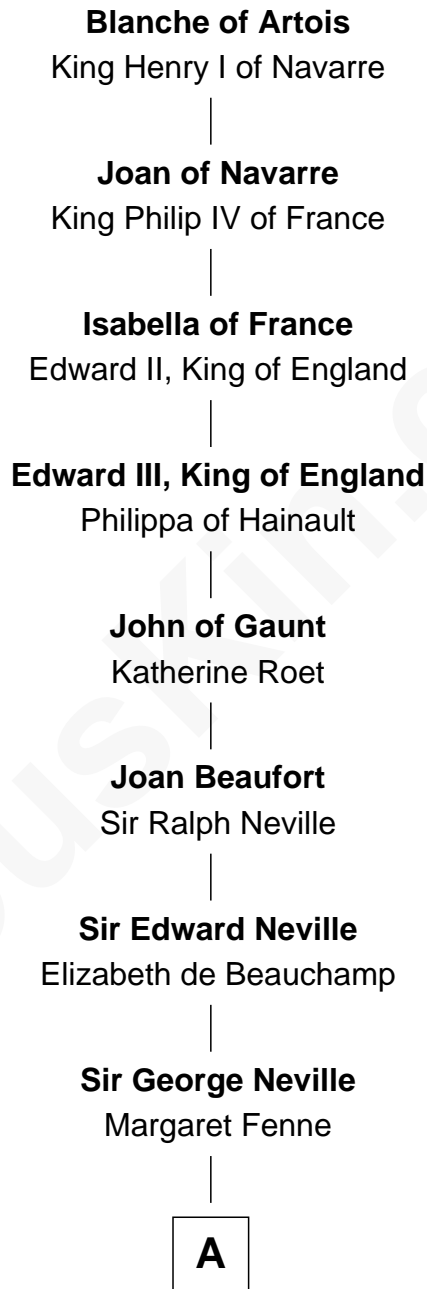

**FamousKin.com**  
**Relationship Chart of**  
**Blanche of Artois**  
(1248 - 1302)

20th Great-grandmother of

**Anthony West**

*Novelist and writer for the New Yorker*

**A**

**Sir Edward Neville**

Eleanor Windsor

**Edward Neville**

Katherine Brome

**Edward Neville**

Rachel Lennard

**Henry Neville**

Mary Sackville

**Cecily Neville**

FitzWilliam Coningsby

**Barry Denny**

Jane Denny

**B**

**B**

—  
**Letitia Denny**

William Rowan

—  
**Arabella Rowan**

Charles George Fairfield