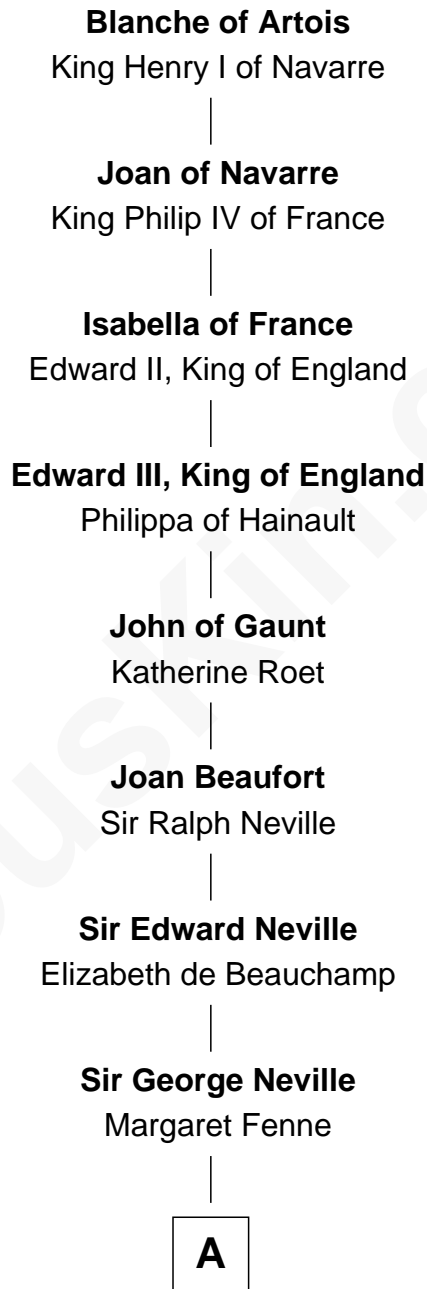

FamousKin.com
Relationship Chart of
Blanche of Artois
(1248 - 1302)

19th Great-grandmother of

Admiral Richard Byrd
Polar Explorer

A

George Neville

Mary Stafford

Ursula Neville

Sir Warham St. Leger

Mary Horsemanden

William Byrd

William Byrd

Maria Taylor

William Byrd

Elizabeth Hill Carter

Thomas Taylor Byrd

Mary Armistead