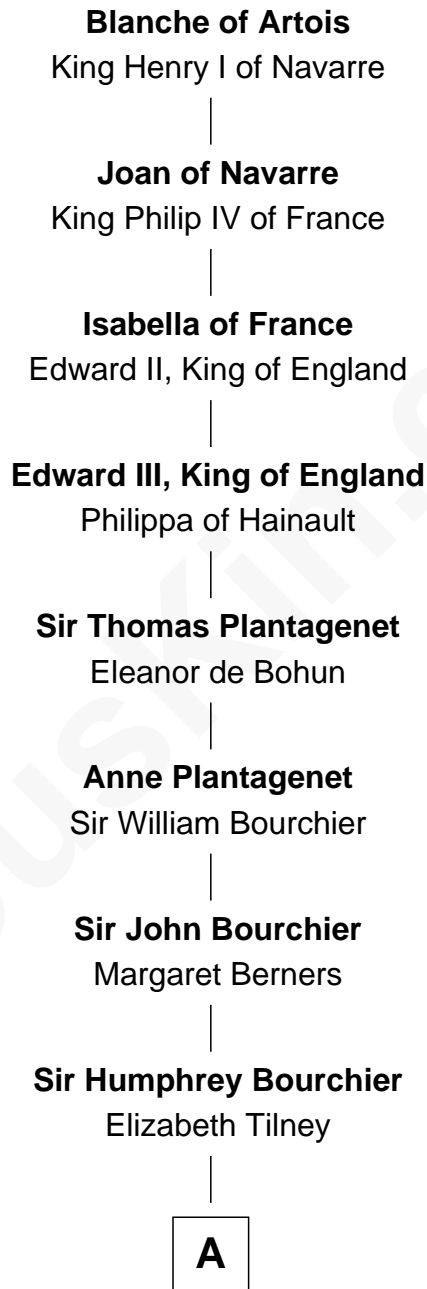

FamousKin.com
Relationship Chart of
Blanche of Artois
(1248 - 1302)

15th Great-grandmother of

Robert Treat Paine

Signer of the Declaration of Independence

A

—
Margaret Bouchier

Sir Thomas Bryan

—
Elizabeth Bryan

Sir Nicholas Carew

—
Mary Carew

Sir Arthur Darcy

—
Sir Edward Darcy

Elizabeth Astley

—
Isabella Darcy

John Launce

—
Mary Launce