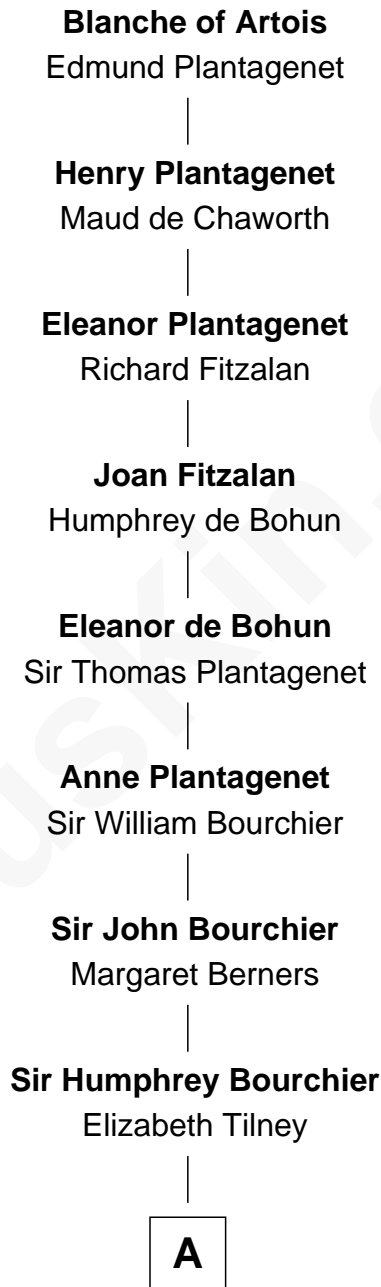

FamousKin.com
Relationship Chart of
Blanche of Artois
(1248 - 1302)

22nd Great-grandmother of

Anne Baxter
Movie Actress

A

Anne Bouchier

Thomas Fiennes

Catherine Fiennes

Richard Loudenoys

Mary Loudenoys

Thomas Harlakenden

Roger Harlakenden

Richard Harlakenden

Margaret Huberd

Mabel Harlakenden

John Haynes

Ruth Haynes

B

—
Capt. Russell Hubbard

Mary Gray

—
Martha Hubbard

David Wright

—
Rev. David Wright

Abigail Goddard

—
William Carey Wright